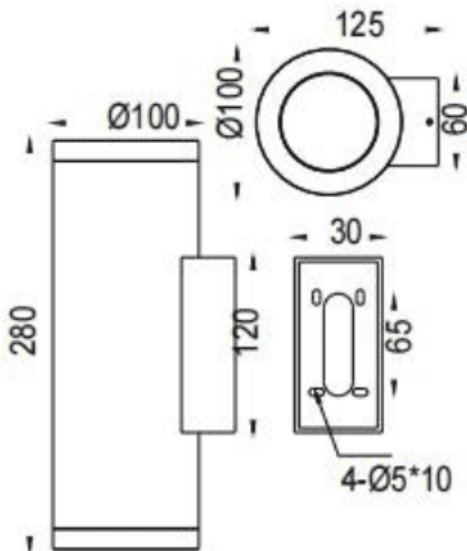

### UP&DOWNT

Lavov wall fixture from the family UP&DOWNT with a power of 2x18W and a 38 degrees beam angle. Finished in White colour. Dimensions  $\varnothing 100 \times 125 \times 280 \text{mm}$ . With a total lumen output of 2x1788lm and a luminous efficiency of 93.3lm/W. CCT 3000K. Driver ON-OFF. Made in Die Cast Aluminium Body, Tempered Glass Cover .IP65. IK05

### Dimensions

Product dimensions (mm)  $\varnothing 100 \times 125 \times 280 \text{mm}$

### Photometry

Item code	86.OW09.4331.01
Product type	Indoor
Category	Wall Fixtures & Reading lights
Family	UP&DOWNT
Pictograms	

Product	
Real power (W)	2x18
Real luminous flux (Lm)	2x1788
Luminous efficiency (Lm/W)	93.3
Beam angle (&ordm;)	38
Life time (h)	50000h L70B10
IP	IP65
Electrical class insulation	Class I
Colour	White
Control gear included	Yes
Control gear	ON-OFF
Light source	LED
Type of LED	COB
Colour temperature (K)	3000
Colour consistency (SDCM)	SDCM<3
CRI	80
IK	IK05