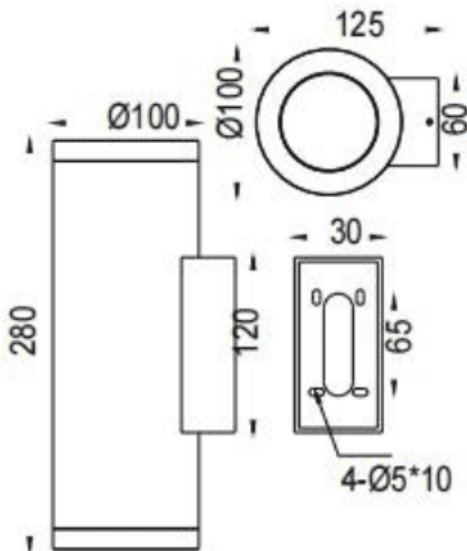

UP&DOWNNT

Lavov wall fixture from the family UP&DOWNNT with a power of 2x18W and a 38 degrees beam angle. Finished in Black colour. Dimensions $\varnothing 100 \times 125 \times 280 \text{mm}$. With a total lumen output of 2x1788lm and a luminous efficiency of 93.3lm/W. CCT 3000K. Driver ON-OFF. Made in Die Cast Aluminium Body, Tempered Glass Cover .IP65. IK05

Dimensions

Product dimensions (mm) $\varnothing 100 \times 125 \times 280 \text{mm}$

Scheme

Photometry

Item code	86.OW09.4331.02
Product type	Outdoor
Category	Wall Light
Family	UP&DOWNNT
Pictograms	

Product	
Real power (W)	2x18
Real luminous flux (Lm)	2x1788
Luminous efficiency (Lm/W)	93.3
Beam angle (°)	38
Life time (h)	50000h L70B10
IP	IP65
Electrical class insulation	Class I
Colour	Black
Control gear included	Yes
Control gear	ON-OFF
Light source	LED
Type of LED	COB
Colour temperature (K)	3000
Colour consistency (SDCM)	SDCM3
CRI	80
IK	IK05