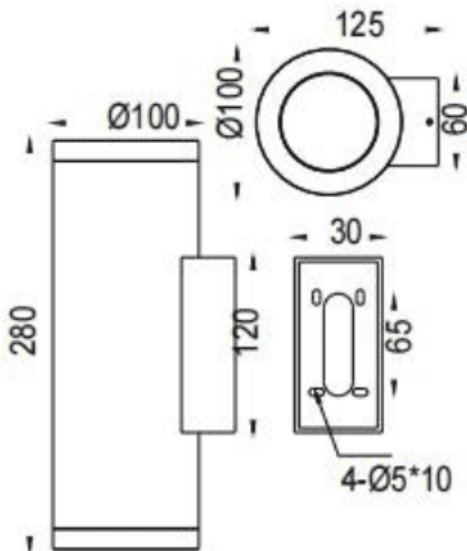

UP&DOWNT

Lavov wall fixture from the family UP&DOWNT with a power of 2x18W and a 38 degrees beam angle. Finished in Black colour. Dimensions $\varnothing 100 \times 125 \times 280 \text{mm}$. With a total lumen output of 2x1788lm and a luminous efficiency of 93.3lm/W. CCT 3000K. Driver ON-OFF. Made in Die Cast Aluminium Body, Tempered Glass Cover .IP65. IK05

Dimensions

Product dimensions (mm) $\varnothing 100 \times 125 \times 280 \text{mm}$

Scheme

Photometry

Item code	86.OW09.4331.02
Product type	Indoor
Category	Wall Fixtures & Reading lights
Family	UP&DOWNT
Pictograms	

Product	
Real power (W)	2x18
Real luminous flux (Lm)	2x1788
Luminous efficiency (Lm/W)	93.3
Beam angle (°)	38
Life time (h)	50000h L70B10
IP	IP65
Electrical class insulation	Class I
Colour	Black
Control gear included	Yes
Control gear	ON-OFF
Light source	LED
Type of LED	COB
Colour temperature (K)	3000
Colour consistency (SDCM)	SDCM3
CRI	80
IK	IK05