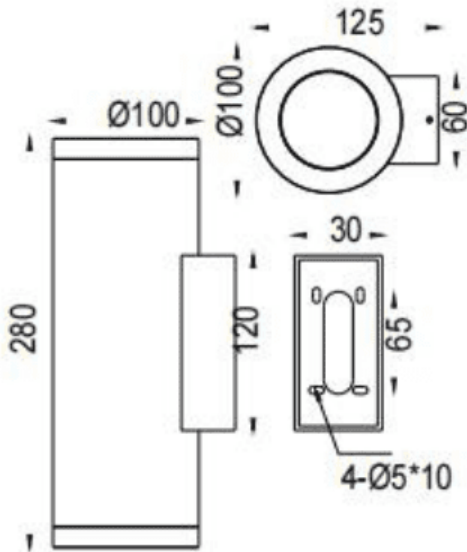

UP&DOWNT

Lavov wall fixture from the family UP&DOWNT with a power of 2x18W and a 38 degrees beam angle. Finished in Black colour. Dimensions $\varnothing 100 \times 125 \times 280 \text{mm}$. With a total lumen output of 2x1788lm and a luminous efficiency of 93.3lm/W. CCT 3000K. Driver ON-OFF. Made in Die Cast Aluminium Body, Tempered Glass Cover .IP65. IK05

Dimensions

Product dimensions (mm) $\varnothing 100 \times 125 \times 280 \text{mm}$

Scheme

Photometry

Item code	86.OW09.4331.02
Product type	Indoor
Category	Wall Fixtures & Reading lights
Family	UP&DOWNT
Pictograms	

Product	
Real power (W)	2x18
Real luminous flux (Lm)	2x1788
Luminous efficiency (Lm/W)	93.3
Beam angle (º)	38
Life time (h)	50000h L70B10
IP	IP65
Electrical class insulation	Class I
Colour	Black
Control gear included	Yes
Control gear	ON-OFF
Light source	LED
Type of LED	COB
Colour temperature (K)	3000
Colour consistency (SDCM)	SDCM<3
CRI	80
IK	IK05