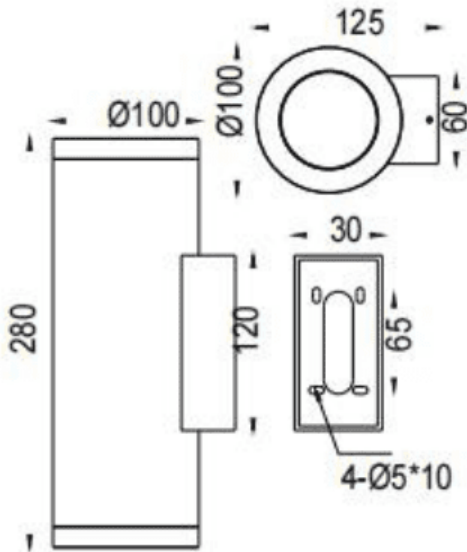

### UP&DOWNT

Lavov wall fixture from the family UP&DOWNT with a power of 2x18W and a 38 degrees beam angle. Finished in Grey colour. Dimensions  $\phi 100 \times 125 \times 280 \text{mm}$ . With a total lumen output of 2x1788lm and a luminous efficiency of 93.3lm/W. CCT 3000K. Driver ON-OFF. Made in Die Cast Aluminium Body, Tempered Glass Cover .IP65. IK05

### Dimensions

Product dimensions (mm)  $\phi 100 \times 125 \times 280 \text{mm}$

### Photometry

Item code	86.OW09.4331.03
Product type	Indoor
Category	Wall Fixtures & Reading lights
Family	UP&DOWNT
Pictograms	

Product	
Real power (W)	2x18
Real luminous flux (Lm)	2x1788
Luminous efficiency (Lm/W)	93.3
Beam angle (&ordm;)	38
Life time (h)	50000h L70B10
IP	IP65
Electrical class insulation	Class I
Colour	Grey
Control gear included	Yes
Control gear	ON-OFF
Light source	LED
Type of LED	COB
Colour temperature (K)	3000
Colour consistency (SDCM)	SDCM<3
CRI	80
IK	IK05