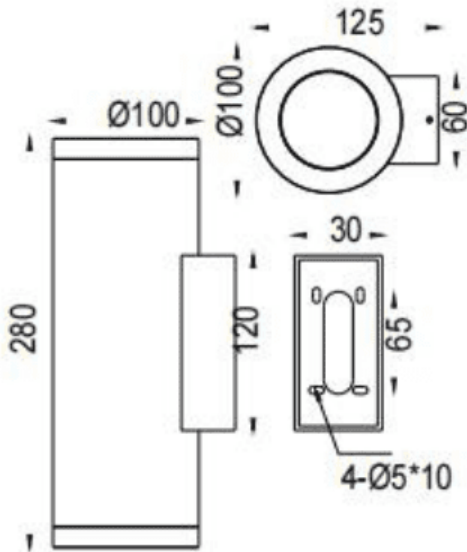

UP&DOWNNT

Lavov wall fixture from the family UP&DOWNNT with a power of 2x18W and a 38 degrees beam angle. Finished in White colour. Dimensions $\varnothing 100 \times 125 \times 280 \text{mm}$. With a total lumen output of 2x1788lm and a luminous efficiency of 93.3lm/W. CCT 3000K. Driver DALI. Made in Die Cast Aluminium Body, Tempered Glass Cover. IP65. IK05

Dimensions

Product dimensions (mm) $\varnothing 100 \times 125 \times 280 \text{mm}$

Scheme

Photometry

Item code	86.OW09.4333.01
Product type	Outdoor
Category	Wall Light
Family	UP&DOWNNT
Pictograms	

Product	
Real power (W)	2x18
Real luminous flux (Lm)	2x1788
Luminous efficiency (Lm/W)	93.3
Beam angle (°)	38
Life time (h)	50000h L70B10
IP	IP65
Electrical class insulation	Class I
Colour	White
Control gear included	Yes
Control gear	DALI
Light source	LED
Type of LED	COB
Colour temperature (K)	3000
Colour consistency (SDCM)	SDCM3
CRI	80
IK	IK05