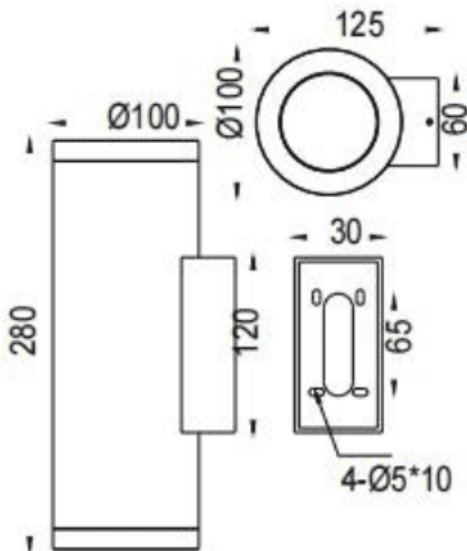

### UP&DOWNT

Lavov wall fixture from the family UP&DOWNT with a power of 2x18W and a 38 degrees beam angle. Finished in White colour. Dimensions  $\varnothing 100 \times 125 \times 280 \text{mm}$ . With a total lumen output of 2x1788lm and a luminous efficiency of 93.3lm/W. CCT 3000K. Driver DALI. Made in Die Cast Aluminium Body, Tempered Glass Cover .IP65. IK05

### Dimensions

Product dimensions (mm)  $\varnothing 100 \times 125 \times 280 \text{mm}$

### Photometry

Item code	86.OW09.4333.01
Product type	Indoor
Category	Wall Fixtures & Reading lights
Family	UP&DOWNT
Pictograms	

Product	
Real power (W)	2x18
Real luminous flux (Lm)	2x1788
Luminous efficiency (Lm/W)	93.3
Beam angle (°)	38
Life time (h)	50000h L70B10
IP	IP65
Electrical class insulation	Class I
Colour	White
Control gear included	Yes
Control gear	DALI
Light source	LED
Type of LED	COB
Colour temperature (K)	3000
Colour consistency (SDCM)	SDCM3
CRI	80
IK	IK05