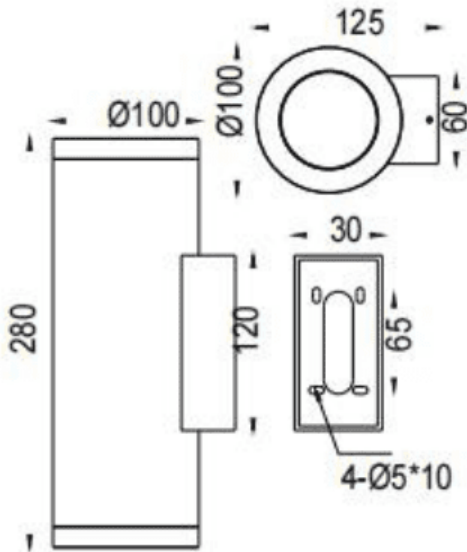

UP&DOWNT

Lavov wall fixture from the family UP&DOWNT with a power of 2x18W and a 38 degrees beam angle. Finished in Black colour. Dimensions $\varnothing 100 \times 125 \times 280 \text{mm}$. With a total lumen output of 2x1788lm and a luminous efficiency of 93.3lm/W. CCT 3000K. Driver DALI. Made in Die Cast Aluminium Body, Tempered Glass Cover .IP65. IK05

Dimensions

Product dimensions (mm) $\varnothing 100 \times 125 \times 280 \text{mm}$

Scheme

Photometry

Item code	86.OW09.4333.02
Product type	Indoor
Category	Wall Fixtures & Reading lights
Family	UP&DOWNT
Pictograms	

Product	
Real power (W)	2x18
Real luminous flux (Lm)	2x1788
Luminous efficiency (Lm/W)	93.3
Beam angle (°)	38
Life time (h)	50000h L70B10
IP	IP65
Electrical class insulation	Class I
Colour	Black
Control gear included	Yes
Control gear	DALI
Light source	LED
Type of LED	COB
Colour temperature (K)	3000
Colour consistency (SDCM)	SDCM3
CRI	80
IK	IK05