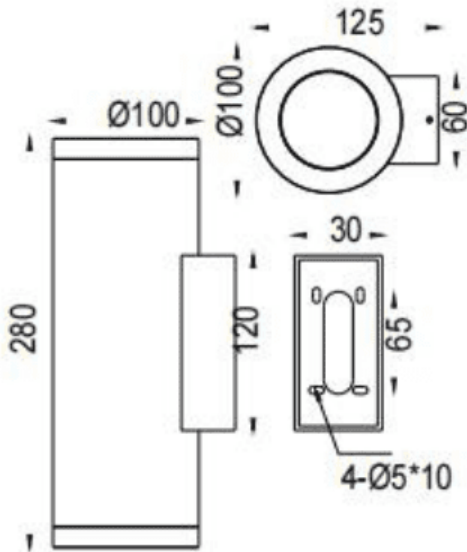

UP&DOWNT

Lavov wall fixture from the family UP&DOWNT with a power of 2x18W and a 38 degrees beam angle. Finished in Black colour. Dimensions $\varnothing 100 \times 125 \times 280 \text{mm}$. With a total lumen output of 2x1788lm and a luminous efficiency of 93.3lm/W. CCT 3000K. Driver DALI. Made in Die Cast Aluminium Body, Tempered Glass Cover .IP65. IK05

Dimensions

Product dimensions (mm) $\varnothing 100 \times 125 \times 280 \text{mm}$

Scheme

Photometry

Item code	86.OW09.4333.02
Product type	Indoor
Category	Wall Fixtures & Reading lights
Family	UP&DOWNT
Pictograms	

Product	
Real power (W)	2x18
Real luminous flux (Lm)	2x1788
Luminous efficiency (Lm/W)	93.3
Beam angle (º)	38
Life time (h)	50000h L70B10
IP	IP65
Electrical class insulation	Class I
Colour	Black
Control gear included	Yes
Control gear	DALI
Light source	LED
Type of LED	COB
Colour temperature (K)	3000
Colour consistency (SDCM)	SDCM<3
CRI	80
IK	IK05