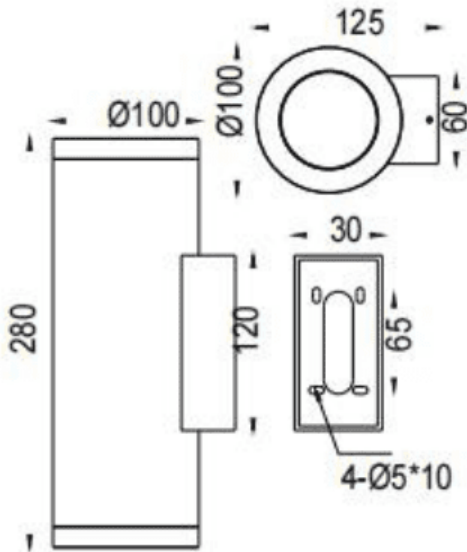

UP&DOWNNT

Lavov wall fixture from the family UP&DOWNNT with a power of 2x18W and a 38 degrees beam angle. Finished in Grey colour. Dimensions $\varnothing 100 \times 125 \times 280 \text{mm}$. With a total lumen output of 2x1788lm and a luminous efficiency of 93.3lm/W. CCT 3000K. Driver DALI. Made in Die Cast Aluminium Body, Tempered Glass Cover .IP65. IK05

Dimensions

Product dimensions (mm) $\varnothing 100 \times 125 \times 280 \text{mm}$

Scheme

Photometry

Item code	86.OW09.4333.03
Product type	Outdoor
Category	Wall Light
Family	UP&DOWNNT
Pictograms	

Product	
Real power (W)	2x18
Real luminous flux (Lm)	2x1788
Luminous efficiency (Lm/W)	93.3
Beam angle (°)	38
Life time (h)	50000h L70B10
IP	IP65
Electrical class insulation	Class I
Colour	Grey
Control gear included	Yes
Control gear	DALI
Light source	LED
Type of LED	COB
Colour temperature (K)	3000
Colour consistency (SDCM)	SDCM3
CRI	80
IK	IK05