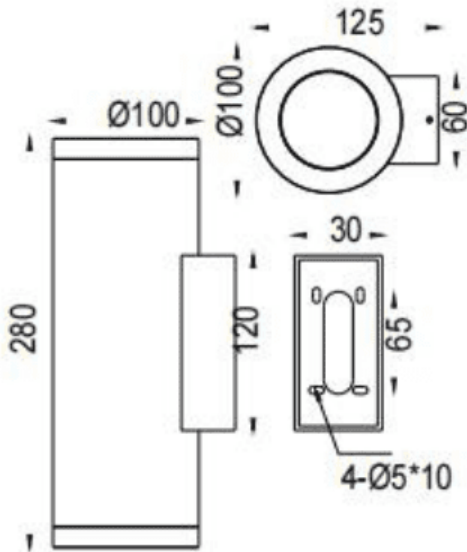

UP&DOWNT

Lavov wall fixture from the family UP&DOWNT with a power of 2x18W and a 38 degrees beam angle. Finished in Grey colour. Dimensions $\varnothing 100 \times 125 \times 280 \text{mm}$. With a total lumen output of 2x1788lm and a luminous efficiency of 93.3lm/W. CCT 3000K. Driver DALI. Made in Die Cast Aluminium Body, Tempered Glass Cover .IP65. IK05

Dimensions

Product dimensions (mm) $\varnothing 100 \times 125 \times 280 \text{mm}$

Scheme

Photometry

Item code	86.OW09.4333.03
Product type	Indoor
Category	Wall Fixtures & Reading lights
Family	UP&DOWNT
Pictograms	

Product	
Real power (W)	2x18
Real luminous flux (Lm)	2x1788
Luminous efficiency (Lm/W)	93.3
Beam angle (º)	38
Life time (h)	50000h L70B10
IP	IP65
Electrical class insulation	Class I
Colour	Grey
Control gear included	Yes
Control gear	DALI
Light source	LED
Type of LED	COB
Colour temperature (K)	3000
Colour consistency (SDCM)	SDCM<3
CRI	80
IK	IK05