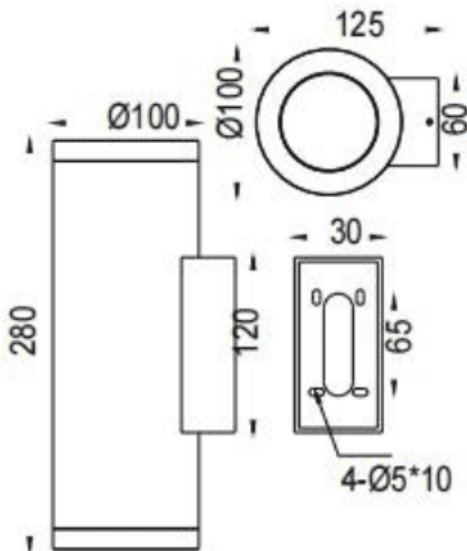

### UP&DOWNNT

Lavov wall fixture from the family UP&DOWNNT with a power of 2x18W and a 60 degrees beam angle. Finished in White colour. Dimensions  $\varnothing 100 \times 125 \times 280 \text{mm}$ . With a total lumen output of 2x1788lm and a luminous efficiency of 93.3lm/W. CCT 3000K. Driver ON-OFF. Made in Die Cast Aluminium Body, Tempered Glass Cover .IP65. IK05

### Dimensions

Product dimensions (mm)  $\varnothing 100 \times 125 \times 280 \text{mm}$

### Photometry

Item code	86.OW09.4341.01
Product type	Outdoor
Category	Wall Light
Family	UP&DOWNNT
Pictograms	

Product	
Real power (W)	2x18
Real luminous flux (Lm)	2x1788
Luminous efficiency (Lm/W)	93.3
Beam angle (°)	60
Life time (h)	50000h L70B10
IP	IP65
Electrical class insulation	Class I
Colour	White
Control gear included	Yes
Control gear	ON-OFF
Light source	LED
Type of LED	COB
Colour temperature (K)	3000
Colour consistency (SDCM)	SDCM3
CRI	80
IK	IK05