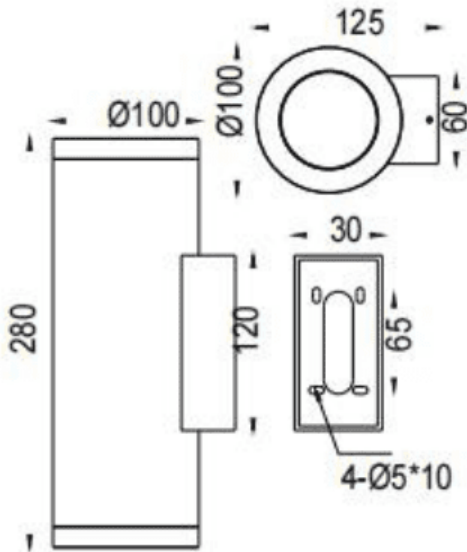

UP&DOWNNT

Lavov wall fixture from the family UP&DOWNNT with a power of 2x18W and a 60 degrees beam angle. Finished in Black colour. Dimensions $\varnothing 100 \times 125 \times 280 \text{mm}$. With a total lumen output of 2x1788lm and a luminous efficiency of 93.3lm/W. CCT 3000K. Driver ON-OFF. Made in Die Cast Aluminium Body, Tempered Glass Cover .IP65. IK05

Dimensions

Product dimensions (mm) $\varnothing 100 \times 125 \times 280 \text{mm}$

Scheme

Photometry

Item code	86.OW09.4341.02
Product type	Outdoor
Category	Wall Light
Family	UP&DOWNNT
Pictograms	

Product	
Real power (W)	2x18
Real luminous flux (Lm)	2x1788
Luminous efficiency (Lm/W)	93.3
Beam angle (°)	60
Life time (h)	50000h L70B10
IP	IP65
Electrical class insulation	Class I
Colour	Black
Control gear included	Yes
Control gear	ON-OFF
Light source	LED
Type of LED	COB
Colour temperature (K)	3000
Colour consistency (SDCM)	SDCM3
CRI	80
IK	IK05