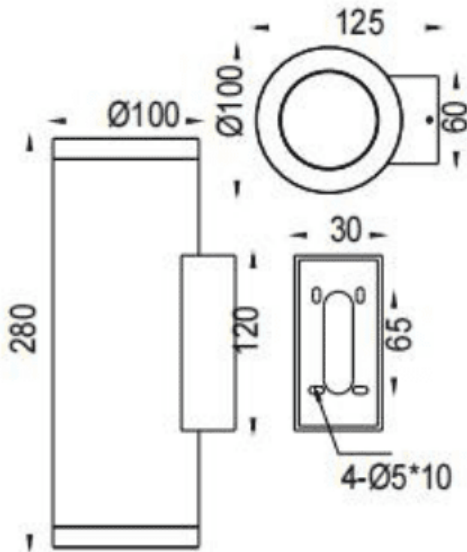

### UP&DOWNNT

Lavov wall fixture from the family UP&DOWNNT with a power of 2x18W and a 60 degrees beam angle. Finished in Black colour. Dimensions  $\varnothing 100 \times 125 \times 280 \text{mm}$ . With a total lumen output of 2x1788lm and a luminous efficiency of 93.3lm/W. CCT 3000K. Driver ON-OFF. Made in Die Cast Aluminium Body, Tempered Glass Cover .IP65. IK05

### Dimensions

Product dimensions (mm)  $\varnothing 100 \times 125 \times 280 \text{mm}$

### Photometry

Item code	86.OW09.4341.02
Product type	Outdoor
Category	Wall Light
Family	UP&DOWNNT
Pictograms	

Product	
Real power (W)	2x18
Real luminous flux (Lm)	2x1788
Luminous efficiency (Lm/W)	93.3
Beam angle (°)	60
Life time (h)	50000h L70B10
IP	IP65
Electrical class insulation	Class I
Colour	Black
Control gear included	Yes
Control gear	ON-OFF
Light source	LED
Type of LED	COB
Colour temperature (K)	3000
Colour consistency (SDCM)	SDCM<3
CRI	80
IK	IK05