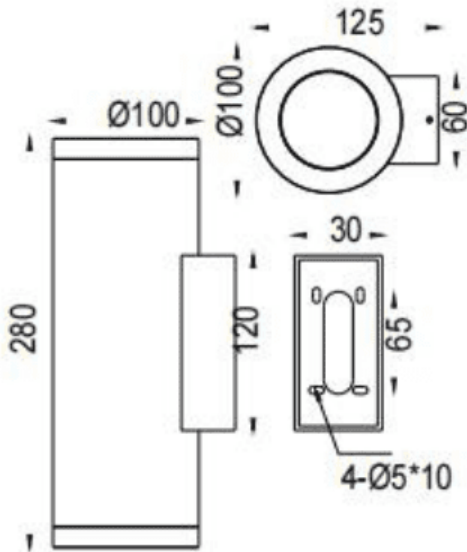

UP&DOWNNT

Lavov wall fixture from the family UP&DOWNNT with a power of 2x18W and a 60 degrees beam angle. Finished in Grey colour. Dimensions $\varnothing 100 \times 125 \times 280 \text{mm}$. With a total lumen output of 2x1788lm and a luminous efficiency of 93.3lm/W. CCT 3000K. Driver ON-OFF. Made in Die Cast Aluminium Body, Tempered Glass Cover .IP65. IK05

Dimensions

Product dimensions (mm) $\varnothing 100 \times 125 \times 280 \text{mm}$

Scheme

Photometry

Item code	86.OW09.4341.03
Product type	Outdoor
Category	Wall Light
Family	UP&DOWNNT
Pictograms	

Product	
Real power (W)	2x18
Real luminous flux (Lm)	2x1788
Luminous efficiency (Lm/W)	93.3
Beam angle (°)	60
Life time (h)	50000h L70B10
IP	IP65
Electrical class insulation	Class I
Colour	Grey
Control gear included	Yes
Control gear	ON-OFF
Light source	LED
Type of LED	COB
Colour temperature (K)	3000
Colour consistency (SDCM)	SDCM3
CRI	80
IK	IK05