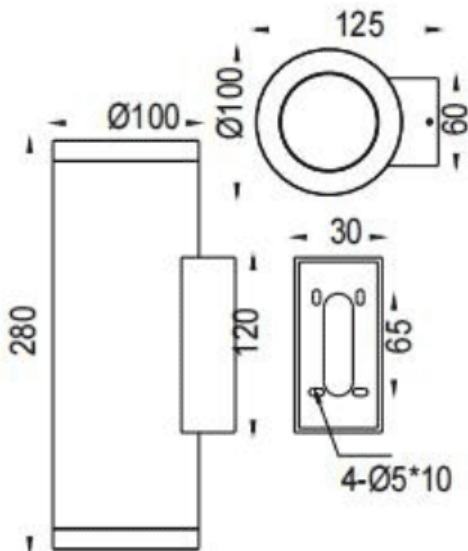

UP&DOWNNT

Lavov wall fixture from the family UP&DOWNNT with a power of 2x18W and a 60 degrees beam angle. Finished in White colour. Dimensions $\varnothing 100 \times 125 \times 280 \text{mm}$. With a total lumen output of 2x1788lm and a luminous efficiency of 93.3lm/W. CCT 3000K. Driver DALI. Made in Die Cast Aluminium Body, Tempered Glass Cover .IP65. IK05

Dimensions

Product dimensions (mm) $\varnothing 100 \times 125 \times 280 \text{mm}$

Scheme

Photometry

Item code	86.OW09.4343.01
Product type	Outdoor
Category	Wall Light
Family	UP&DOWNNT
Pictograms	

Product	
Real power (W)	2x18
Real luminous flux (Lm)	2x1788
Luminous efficiency (Lm/W)	93.3
Beam angle (°)	60
Life time (h)	50000h L70B10
IP	IP65
Electrical class insulation	Class I
Colour	White
Control gear included	Yes
Control gear	DALI
Light source	LED
Type of LED	COB
Colour temperature (K)	3000
Colour consistency (SDCM)	SDCM3
CRI	80
IK	IK05