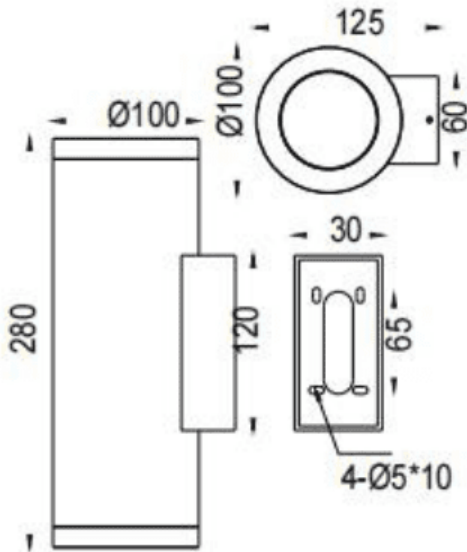

UP&DOWNNT

Lavov wall fixture from the family UP&DOWNNT with a power of 2x18W and a 60 degrees beam angle. Finished in Black colour. Dimensions $\varnothing 100 \times 125 \times 280 \text{mm}$. With a total lumen output of 2x1788lm and a luminous efficiency of 93.3lm/W. CCT 3000K. Driver DALI. Made in Die Cast Aluminium Body, Tempered Glass Cover .IP65. IK05

Dimensions

Product dimensions (mm) $\varnothing 100 \times 125 \times 280 \text{mm}$

Scheme

Photometry

Item code	86.OW09.4343.02
Product type	Outdoor
Category	Wall Light
Family	UP&DOWNNT
Pictograms	

Product	
Real power (W)	2x18
Real luminous flux (Lm)	2x1788
Luminous efficiency (Lm/W)	93.3
Beam angle (°)	60
Life time (h)	50000h L70B10
IP	IP65
Electrical class insulation	Class I
Colour	Black
Control gear included	Yes
Control gear	DALI
Light source	LED
Type of LED	COB
Colour temperature (K)	3000
Colour consistency (SDCM)	SDCM3
CRI	80
IK	IK05