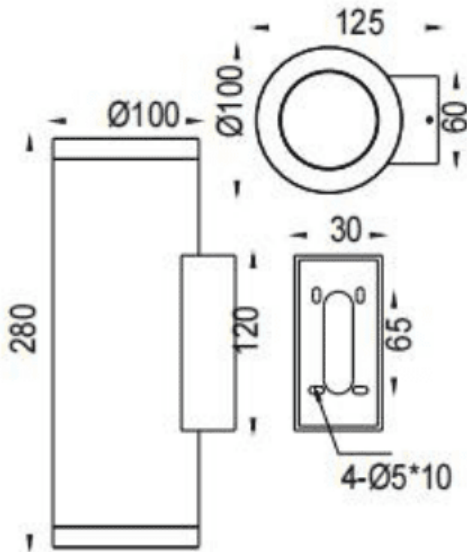

UP&DOWNNT

Lavov wall fixture from the family UP&DOWNNT with a power of 2x18W and a 60 degrees beam angle. Finished in Black colour. Dimensions $\varnothing 100 \times 125 \times 280 \text{mm}$. With a total lumen output of 2x1788lm and a luminous efficiency of 93.3lm/W. CCT 3000K. Driver DALI. Made in Die Cast Aluminium Body, Tempered Glass Cover. IP65. IK05

Dimensions

Product dimensions (mm) $\varnothing 100 \times 125 \times 280 \text{mm}$

Scheme

Photometry

Item code	86.OW09.4343.02
Product type	Outdoor
Category	Wall Light
Family	UP&DOWNNT
Pictograms	

Product	
Real power (W)	2x18
Real luminous flux (Lm)	2x1788
Luminous efficiency (Lm/W)	93.3
Beam angle (°)	60
Life time (h)	50000h L70B10
IP	IP65
Electrical class insulation	Class I
Colour	Black
Control gear included	Yes
Control gear	DALI
Light source	LED
Type of LED	COB
Colour temperature (K)	3000
Colour consistency (SDCM)	SDCM<3
CRI	80
IK	IK05