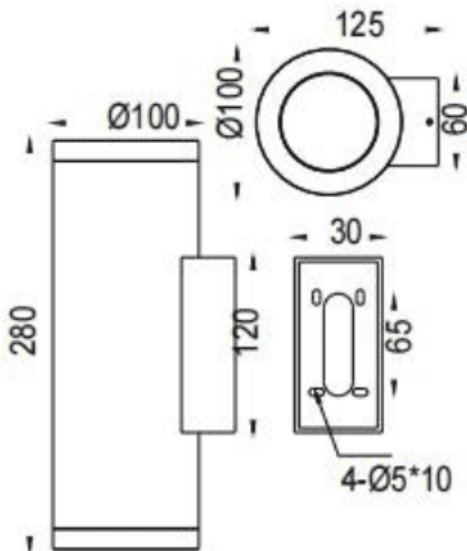

### UP&DOWNNT

Lavov wall fixture from the family UP&DOWNNT with a power of 2x18W and a 60 degrees beam angle. Finished in Black colour. Dimensions  $\varnothing 100 \times 125 \times 280 \text{mm}$ . With a total lumen output of 2x1788lm and a luminous efficiency of 93.3lm/W. CCT 3000K. Driver DALI. Made in Die Cast Aluminium Body, Tempered Glass Cover .IP65. IK05

### Dimensions

Product dimensions (mm)  $\varnothing 100 \times 125 \times 280 \text{mm}$

### Photometry

Item code	86.OW09.4343.03
Product type	Outdoor
Category	Wall Light
Family	UP&DOWNNT
Pictograms	

Product	
Real power (W)	2x18
Real luminous flux (Lm)	2x1788
Luminous efficiency (Lm/W)	93.3
Beam angle (°)	60
Life time (h)	50000h L70B10
IP	IP65
Electrical class insulation	Class I
Colour	Black
Control gear included	Yes
Control gear	DALI
Light source	LED
Type of LED	COB
Colour temperature (K)	3000
Colour consistency (SDCM)	SDCM3
CRI	80
IK	IK05