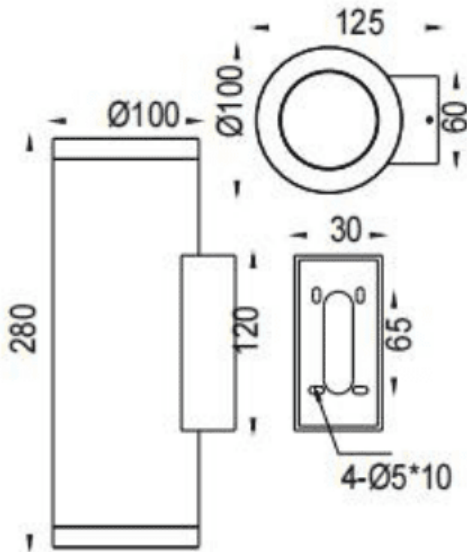

UP&DOWNNT

Lavov wall fixture from the family UP&DOWNNT with a power of 2x18W and a 60 degrees beam angle. Finished in Black colour. Dimensions $\varnothing 100 \times 125 \times 280 \text{mm}$. With a total lumen output of 2x1788lm and a luminous efficiency of 93.3lm/W. CCT 3000K. Driver DALI. Made in Die Cast Aluminium Body, Tempered Glass Cover .IP65. IK05

Dimensions

Product dimensions (mm) $\varnothing 100 \times 125 \times 280 \text{mm}$

Scheme

Photometry

Item code	86.OW09.4343.03
Product type	Outdoor
Category	Wall Light
Family	UP&DOWNNT
Pictograms	

Product	
Real power (W)	2x18
Real luminous flux (Lm)	2x1788
Luminous efficiency (Lm/W)	93.3
Beam angle (°)	60
Life time (h)	50000h L70B10
IP	IP65
Electrical class insulation	Class I
Colour	Black
Control gear included	Yes
Control gear	DALI
Light source	LED
Type of LED	COB
Colour temperature (K)	3000
Colour consistency (SDCM)	SDCM<3
CRI	80
IK	IK05