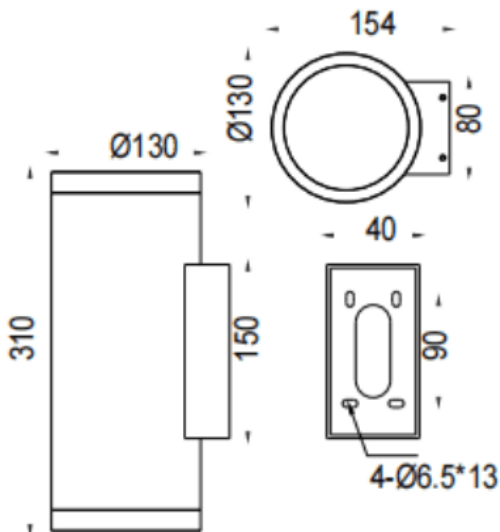

UP&DOWNNT

Lavov wall fixture from the family UP&DOWNNT with a power of 2x35W and a 18 degrees beam angle. Finished in White colour. Dimensions $\varnothing 130 \times 154 \times 310 \text{mm}$. With a total lumen output of 2x2905lm and a luminous efficiency of 83lm/W. CCT 3000K. Driver ON-OFF. Made in Die Cast Aluminium Body, Tempered Glass Cover .IP65. IK05

Dimensions

Product dimensions (mm) $\varnothing 130 \times 154 \times 310 \text{mm}$

Scheme

Photometry

Item code	86.OW09.5311.01
Product type	Outdoor
Category	Wall Light
Family	UP&DOWNNT
Pictograms	

Product	
Real power (W)	2x35
Real luminous flux (Lm)	2x2905
Luminous efficiency (Lm/W)	83
Beam angle (°)	18
Life time (h)	50000h L70B10
IP	IP65
Electrical class insulation	Class I
Colour	White
Control gear included	Yes
Control gear	ON-OFF
Light source	LED
Type of LED	COB
Colour temperature (K)	3000
Colour consistency (SDCM)	SDCM3
CRI	80
IK	IK05