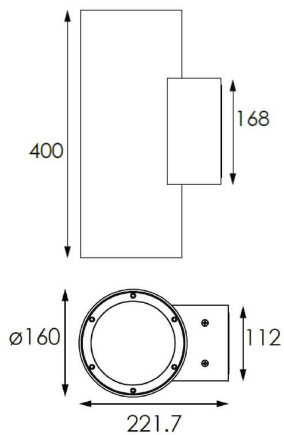

UP&DOWNT

UP&DOWNT is a wall light with round design emitting light up and down. With a size of Ø160mmx400mm has a power of 2x30W and two reflectors up&down of 12 degrees beam angle. With a real lumen output of 6354lm, and an efficiency of 105.9lm/W. Is made in Die Cast Aluminium Body, Tempered Glass Cover and has an IP65 and an IK10 degree of protection. ON-OFF driver. Finished in White color.

Item code 86.OW09.5311.01

Product type Outdoor

Category Wall Light

Family UP&DOWNT

Pictograms

Scheme

Product

Real power (W) 30

Real luminous flux (Lm) 6354

Luminous efficiency (Lm/W) 105.9

Beam angle (°) 12

Life time (h) 50000h L70B10

IP 65

Electrical class insulation Class I

Colour White

Chip Brand NICHIA