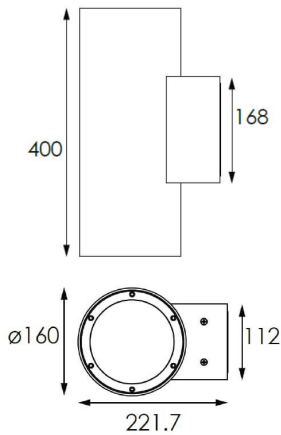

UP&DOWNT

UP&DOWNT is a wall light with round design emitting light up and down. With a size of Ø160mmx400mm has a power of 2x30W and two reflectors up&down of 12 degrees beam angle. With a real lumen output of 6354lm, and an efficiency of 105.9lm/W. Is made in Die Cast Aluminium Body, Tempered Glass Cover and has an IP65 and an IK10 degree of protection. ON-OFF driver. Finished in White color.

Item code	86.OW09.5311.01
Product type	Outdoor
Category	Wall Light
Family	UP&DOWNT
Pictograms	

Scheme

Product	
Real power (W)	30
Real luminous flux (Lm)	6354
Luminous efficiency (Lm/W)	105.9
Beam angle (°)	12
Life time (h)	50000h L70B10
IP	65
Electrical class insulation	Class I
Colour	White
Chip Brand	NICHIA
Control gear included	Yes
Control gear	ON-OFF
Colour temperature (K)	3000
Colour consistency (SDCM)	SDCM<3
CRI	80
IK	IK10