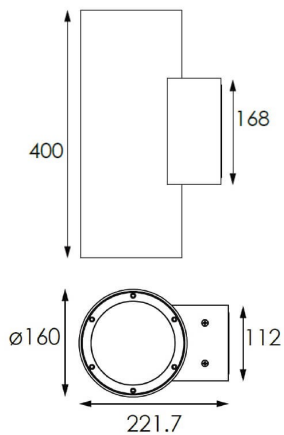

UP&DOWNNT

UP&DOWNNT is a wall light with round design emitting light up and down. With a size of Ø160mmx400mm has a power of 2x30W and two reflectors up&down of 12 degrees beam angle. With a real lumen output of 6354lm, and an efficiency of 105.9lm/W. Is made in Die Cast Aluminium Body, Tempered Glass Cover and has an IP65 and an IK10 degree of protection. ON-OFF driver. Finished in White color.

Item code 86.OW09.5311.01

Product type Outdoor

Category Wall Light

Family UP&DOWNNT

Pictograms

Scheme

Product

Real power (W) 30

Real luminous flux (Lm) 6354

Luminous efficiency (Lm/W) 105.9

Beam angle (°) 12

Life time (h) 50000h L70B10

IP 65

Electrical class insulation Class I

Colour White

Chip Brand NICHIA