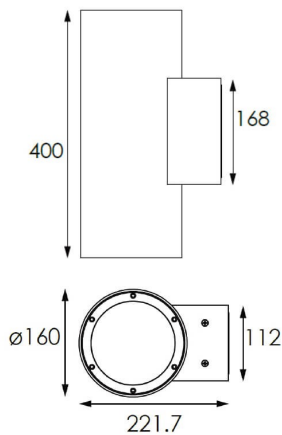

UP&DOWNT

UP&DOWNT is a wall light with round design emitting light up and down. With a size of Ø160mmx400mm has a power of 2x30W and two reflectors up&down of 12 degrees beam angle. With a real lumen output of 6354lm, and an efficiency of 105.9lm/W. Is made in Die Cast Aluminium Body, Tempered Glass Cover and has an IP65 and an IK10 degree of protection. ON-OFF driver. Finished in Black color.

Item code 86.OW09.5311.02

Product type Outdoor

Category Wall Light

Family UP&DOWNT

Pictograms

Scheme

Product

Real power (W) 30

Real luminous flux (Lm) 6354

Luminous efficiency (Lm/W) 105.9

Beam angle (°) 12

Life time (h) 50000h L70B10

IP 65

Electrical class insulation Class I

Colour Black

Chip Brand NICHIA