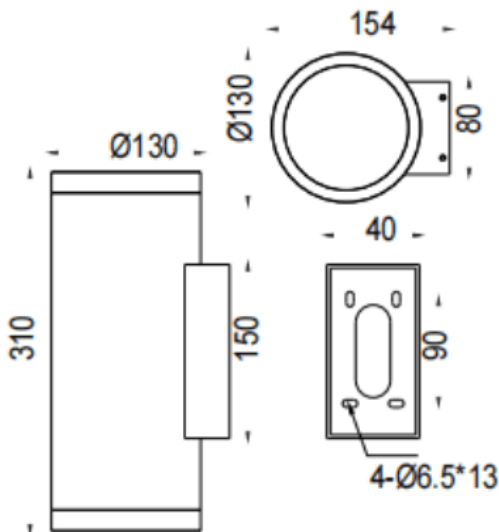

UP&DOWNNT

Lavov wall fixture from the family UP&DOWNNT with a power of 2x35W and a 18 degrees beam angle. Finished in Black colour. Dimensions $\varnothing 130 \times 154 \times 310 \text{mm}$. With a total lumen output of 2x2905lm and a luminous efficiency of 83lm/W. CCT 3000K. Driver ON-OFF. Made in Die Cast Aluminium Body, Tempered Glass Cover .IP65. IK05

Dimensions

Product dimensions (mm) $\varnothing 130 \times 154 \times 310 \text{mm}$

Scheme

Photometry

Item code	86.OW09.5311.02
Product type	Outdoor
Category	Wall Light
Family	UP&DOWNNT
Pictograms	

Product	
Real power (W)	2x35
Real luminous flux (Lm)	2x2905
Luminous efficiency (Lm/W)	83
Beam angle (°)	18
Life time (h)	50000h L70B10
IP	IP65
Electrical class insulation	Class I
Colour	Black
Control gear included	Yes
Control gear	ON-OFF
Light source	LED
Type of LED	COB
Colour temperature (K)	3000
Colour consistency (SDCM)	SDCM3
CRI	80
IK	IK05