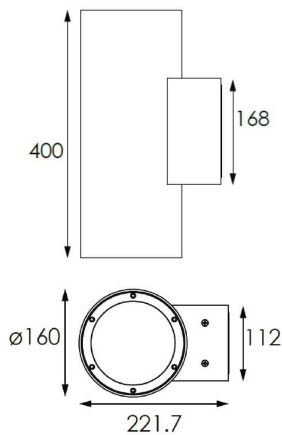

UP&DOWNT

UP&DOWNT is a wall light with round design emitting light up and down. With a size of Ø160mmx400mm has a power of 2x30W and two reflectors up&down of 12 degrees beam angle. With a real lumen output of 6354lm, and an efficiency of 105.9lm/W. Is made in Die Cast Aluminium Body, Tempered Glass Cover and has an IP65 and an IK10 degree of protection. ON-OFF driver. Finished in Grey color.

Item code 86.OW09.5311.03

Product type Outdoor

Category Wall Light

Family UP&DOWNT

Pictograms

Scheme

Product

Real power (W) 30

Real luminous flux (Lm) 6354

Luminous efficiency (Lm/W) 105.9

Beam angle (°) 12

Life time (h) 50000h L70B10

IP 65

Electrical class insulation Class I

Colour Grey

Chip Brand NICHIA