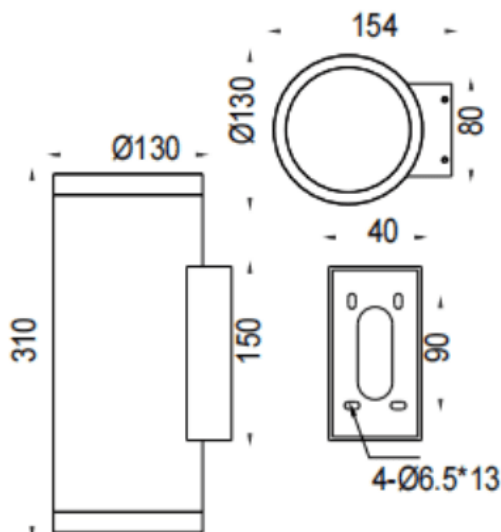

UP&DOWNNT

Lavov wall fixture from the family UP&DOWNNT with a power of 2x35W and a 18 degrees beam angle. Finished in Grey colour. Dimensions $\varnothing 130 \times 154 \times 310 \text{mm}$. With a total lumen output of 2x2905lm and a luminous efficiency of 83lm/W. CCT 3000K. Driver ON-OFF. Made in Die Cast Aluminium Body, Tempered Glass Cover .IP65. IK05

Dimensions

Product dimensions (mm) $\varnothing 130 \times 154 \times 310 \text{mm}$

Scheme

Photometry

Item code	86.OW09.5311.03
Product type	Outdoor
Category	Wall Light
Family	UP&DOWNNT
Pictograms	

Product	
Real power (W)	2x35
Real luminous flux (Lm)	2x2905
Luminous efficiency (Lm/W)	83
Beam angle (°)	18
Life time (h)	50000h L70B10
IP	IP65
Electrical class insulation	Class I
Colour	Grey
Control gear included	Yes
Control gear	ON-OFF
Light source	LED
Type of LED	COB
Colour temperature (K)	3000
Colour consistency (SDCM)	SDCM3
CRI	80
IK	IK05