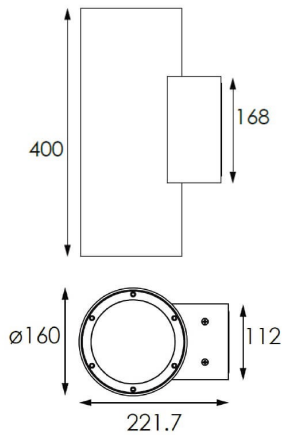

UP&DOWNT

UP&DOWNT is a wall light with round design emitting light up and down. With a size of Ø160mmx400mm has a power of 2x30W and two reflectors up&down of 12 degrees beam angle. With a real lumen output of 6354lm, and an efficiency of 105.9lm/W. Is made in Die Cast Aluminium Body, Tempered Glass Cover and has an IP65 and an IK10 degree of protection. ON-OFF driver. Finished in Grey color.

Item code	86.OW09.5311.03
Product type	Outdoor
Category	Wall Light
Family	UP&DOWNT
Pictograms	

Scheme

Product	
Real power (W)	30
Real luminous flux (Lm)	6354
Luminous efficiency (Lm/W)	105.9
Beam angle (°)	12
Life time (h)	50000h L70B10
IP	65
Electrical class insulation	Class I
Colour	Grey
Chip Brand	NICHIA
Control gear included	Yes
Control gear	ON-OFF
Colour temperature (K)	3000
Colour consistency (SDCM)	SDCM<3
CRI	80
IK	IK10