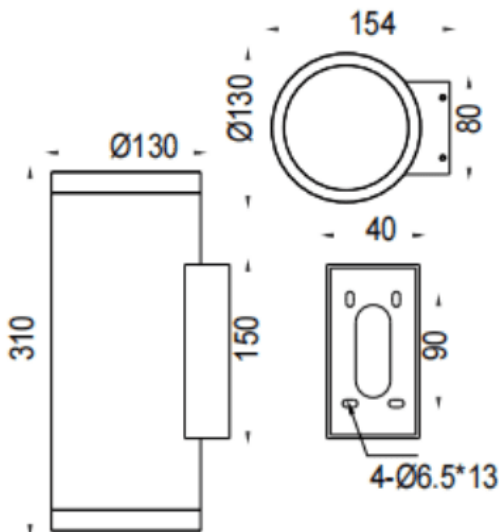

### UP&DOWNNT

Lavov wall fixture from the family UP&DOWNNT with a power of 2x35W and a 18 degrees beam angle. Finished in Grey colour. Dimensions  $\varnothing 130 \times 154 \times 310 \text{mm}$ . With a total lumen output of 2x2905lm and a luminous efficiency of 83lm/W. CCT 3000K. Driver ON-OFF. Made in Die Cast Aluminium Body, Tempered Glass Cover .IP65. IK05

### Dimensions

Product dimensions (mm)  $\varnothing 130 \times 154 \times 310 \text{mm}$

### Photometry

Item code	86.OW09.5311.03
Product type	Outdoor
Category	Wall Light
Family	UP&DOWNNT
Pictograms	

Product	
Real power (W)	2x35
Real luminous flux (Lm)	2x2905
Luminous efficiency (Lm/W)	83
Beam angle (°)	18
Life time (h)	50000h L70B10
IP	IP65
Electrical class insulation	Class I
Colour	Grey
Control gear included	Yes
Control gear	ON-OFF
Light source	LED
Type of LED	COB
Colour temperature (K)	3000
Colour consistency (SDCM)	SDCM<3
CRI	80
IK	IK05