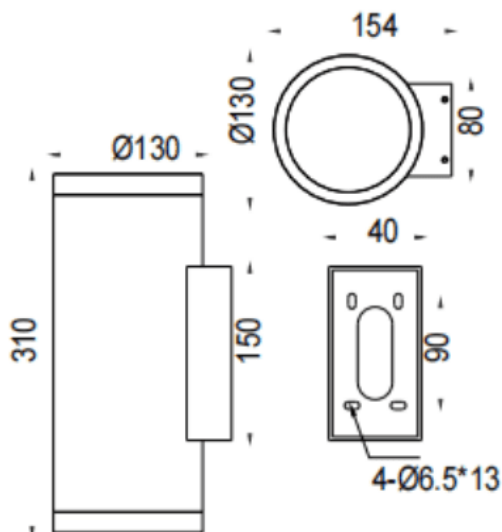

UP&DOWNNT

Lavov wall fixture from the family UP&DOWNNT with a power of 2x35W and a 24 degrees beam angle. Finished in White colour. Dimensions $\varnothing 130 \times 154 \times 310 \text{mm}$. With a total lumen output of 2x2905lm and a luminous efficiency of 83lm/W. CCT 3000K. Driver ON-OFF. Made in Die Cast Aluminium Body, Tempered Glass Cover .IP65. IK05

Dimensions

Product dimensions (mm) $\varnothing 130 \times 154 \times 310 \text{mm}$

Scheme

Photometry

Item code	86.OW09.5321.01
Product type	Outdoor
Category	Wall Light
Family	UP&DOWNNT
Pictograms	

Product	
Real power (W)	2x35
Real luminous flux (Lm)	2x2905
Luminous efficiency (Lm/W)	83
Beam angle (°)	24
Life time (h)	50000h L70B10
IP	IP65
Electrical class insulation	Class I
Colour	White
Control gear included	Yes
Control gear	ON-OFF
Light source	LED
Type of LED	COB
Colour temperature (K)	3000
Colour consistency (SDCM)	SDCM3
CRI	80
IK	IK05