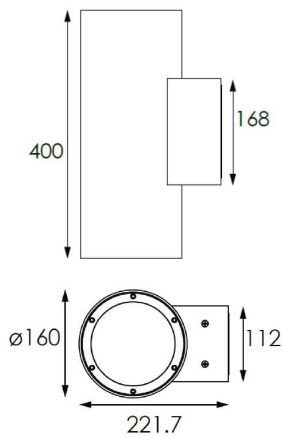

UP&DOWNT

UP&DOWNT is a wall light with round design emitting light up and down. With a size of Ø160mmx400mm has a power of 2x30W and two reflectors up&down of 25 degrees beam angle. With a real lumen output of 6354lm, and an efficiency of 105.9lm/W. Is made in Die Cast Aluminium Body, Tempered Glass Cover and has an IP65 and an IK10 degree of protection. ON-OFF driver. Finished in White color.

Item code 86.OW09.5321.01

Product type Outdoor

Category Wall Light

Family UP&DOWNT

Pictograms

Product

Real power (W) 30

Real luminous flux (Lm) 6354

Luminous efficiency (Lm/W) 105.9

Beam angle (°) 25

Life time (h) 50000h L70B10

IP 65

Electrical class insulation Class I

Colour White

Chip Brand NICHIA

Control gear included Yes

Control gear ON-OFF

Colour temperature (K) 3000

Colour consistency (SDCM) SDCM<3

CRI 80

IK IK10

Scheme

Photometry