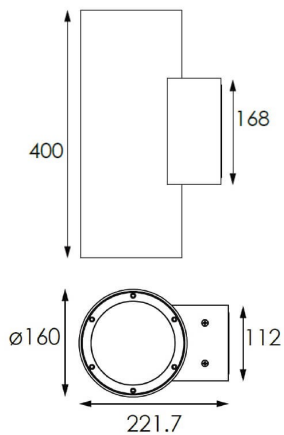

UP&DOWNNT

UP&DOWNNT is a wall light with round design emitting light up and down. With a size of Ø160mmx400mm has a power of 2x30W and two reflectors up&down of 25 degrees beam angle. With a real lumen output of 6354lm, and an efficiency of 105.9lm/W. Is made in Die Cast Aluminium Body, Tempered Glass Cover and has an IP65 and an IK10 degree of protection. ON-OFF driver. Finished in White color.

Item code 86.OW09.5321.01

Product type Outdoor

Category Wall Light

Family UP&DOWNNT

Pictograms

Scheme

Product

Real power (W) 30

Real luminous flux (Lm) 6354

Luminous efficiency (Lm/W) 105.9

Beam angle (°) 25

Life time (h) 50000h L70B10

IP 65

Electrical class insulation Class I

Colour White

Chip Brand NICHIA