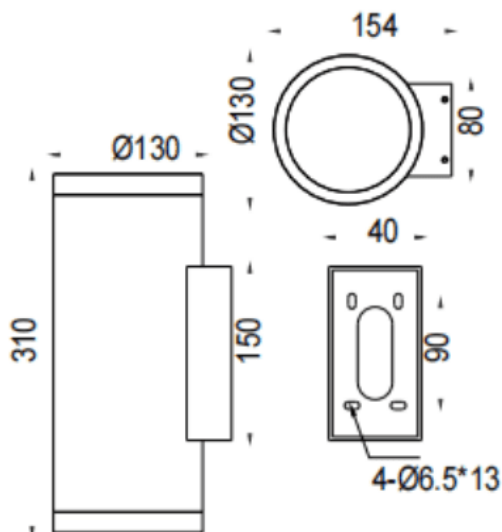

UP&DOWNNT

Lavov wall fixture from the family UP&DOWNNT with a power of 2x35W and a 24 degrees beam angle. Finished in White colour. Dimensions $\varnothing 130 \times 154 \times 310 \text{mm}$. With a total lumen output of 2x2905lm and a luminous efficiency of 83lm/W. CCT 3000K. Driver ON-OFF. Made in Die Cast Aluminium Body, Tempered Glass Cover .IP65. IK05

Dimensions

Product dimensions (mm) $\varnothing 130 \times 154 \times 310 \text{mm}$

Scheme

Photometry

Item code	86.OW09.5321.01
Product type	Outdoor
Category	Wall Light
Family	UP&DOWNNT
Pictograms	

Product	
Real power (W)	2x35
Real luminous flux (Lm)	2x2905
Luminous efficiency (Lm/W)	83
Beam angle (°)	24
Life time (h)	50000h L70B10
IP	IP65
Electrical class insulation	Class I
Colour	White
Control gear included	Yes
Control gear	ON-OFF
Light source	LED
Type of LED	COB
Colour temperature (K)	3000
Colour consistency (SDCM)	SDCM<3
CRI	80
IK	IK05