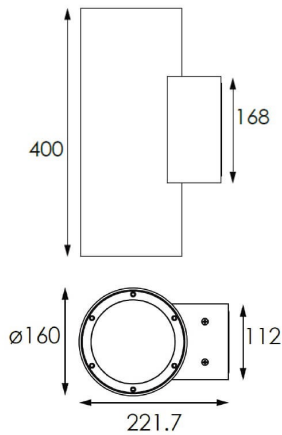

### UP&DOWNT

UP&DOWNT is a wall light with round design emitting light up and down. With a size of Ø160mmx400mm has a power of 2x30W and two reflectors up&down of 25 degrees beam angle. With a real lumen output of 6354lm, and an efficiency of 105.9lm/W. Is made in Die Cast Aluminium Body, Tempered Glass Cover and has an IP65 and an IK10 degree of protection. ON-OFF driver. Finished in Black color.

### Photometry

<b>Item code</b>	<b>86.OW09.5321.02</b>
<b>Product type</b>	<b>Outdoor</b>
<b>Category</b>	<b>Wall Light</b>
<b>Family</b>	<b>UP&amp;DOWNT</b>
<b>Pictograms</b>	

### Product

<b>Real power (W)</b>	<b>30</b>
<b>Real luminous flux (Lm)</b>	<b>6354</b>
<b>Luminous efficiency (Lm/W)</b>	<b>105.9</b>
<b>Beam angle (°)</b>	<b>25</b>
<b>Life time (h)</b>	<b>50000h L70B10</b>
<b>IP</b>	<b>65</b>
<b>Electrical class insulation</b>	<b>Class I</b>
<b>Colour</b>	<b>Black</b>
<b>Chip Brand</b>	<b>NICHIA</b>
<b>Control gear included</b>	<b>Yes</b>
<b>Control gear</b>	<b>ON-OFF</b>
<b>Colour temperature (K)</b>	<b>3000</b>
<b>Colour consistency (SDCM)</b>	<b>SDCM&lt;3</b>
<b>CRI</b>	<b>80</b>
<b>IK</b>	<b>IK10</b>