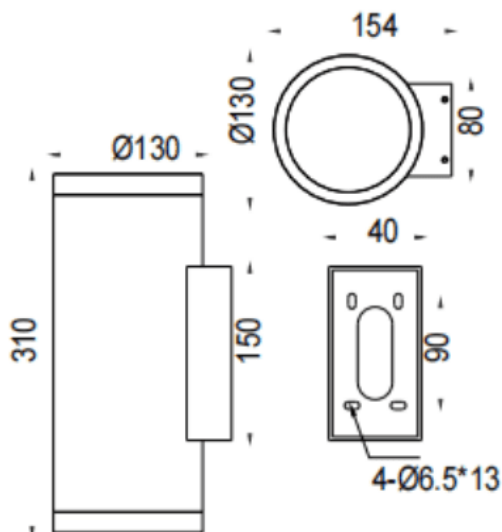

UP&DOWNNT

Lavov wall fixture from the family UP&DOWNNT with a power of 2x35W and a 24 degrees beam angle. Finished in Black colour. Dimensions $\varnothing 130 \times 154 \times 310$ mm.. With a total lumen output of 2x2905lm and a luminous efficiency of 83lm/W. CCT 3000K. Driver ON-OFF. Made in Die Cast Aluminium Body, Tempered Glass Cover .IP65. IK05

Dimensions

Product dimensions (mm) $\varnothing 130 \times 154 \times 310$ mm

Scheme

Photometry

Item code	86.OW09.5321.02
Product type	Outdoor
Category	Wall Light
Family	UP&DOWNNT
Pictograms	

Product	
Real power (W)	2x35
Real luminous flux (Lm)	2x2905
Luminous efficiency (Lm/W)	83
Beam angle (°)	24
Life time (h)	50000h L70B10
IP	IP65
Electrical class insulation	Class I
Colour	Black
Control gear included	Yes
Control gear	ON-OFF
Light source	LED
Type of LED	COB
Colour temperature (K)	3000
Colour consistency (SDCM)	SDCM3
CRI	80
IK	IK05