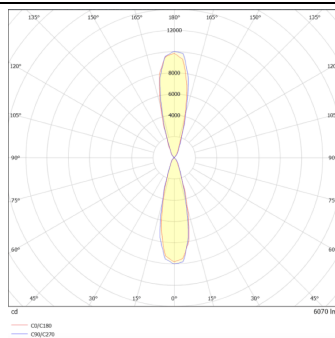

Photometry

Item code	86.OW09.5321.02
Product type	Outdoor
Category	Wall Light
Family	UP&DOWNT
Pictograms	

Product

Real power (W)	30
Real luminous flux (Lm)	6354
Luminous efficiency (Lm/W)	105.9
Beam angle (°)	25
Life time (h)	50000h L70B10
IP	65
Electrical class insulation	Class I
Colour	Black
Chip Brand	NICHIA
Control gear included	Yes
Control gear	ON-OFF
Colour temperature (K)	3000
Colour consistency (SDCM)	SDCM<3
CRI	80
IK	IK10