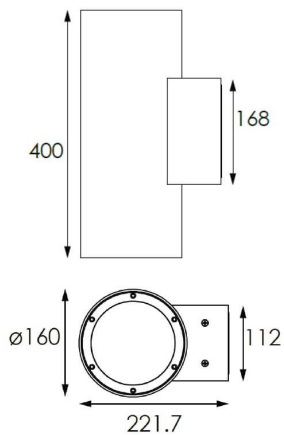

UP&DOWNT

UP&DOWNT is a wall light with round design emitting light up and down. With a size of Ø160mmx400mm has a power of 2x30W and two reflectors up&down of 25 degrees beam angle. With a real lumen output of 6354lm, and an efficiency of 105.9lm/W. Is made in Die Cast Aluminium Body, Tempered Glass Cover and has an IP65 and an IK10 degree of protection. ON-OFF driver. Finished in Black color.

Item code 86.OW09.5321.02

Product type Outdoor

Category Wall Light

Family UP&DOWNT

Pictograms

Product

Real power (W) 30

Real luminous flux (Lm) 6354

Luminous efficiency (Lm/W) 105.9

Beam angle (°) 25

Life time (h) 50000h L70B10

IP 65

Electrical class insulation Class I

Colour Black

Chip Brand NICHIA

Control gear included Yes

Control gear ON-OFF

Colour temperature (K) 3000

Colour consistency (SDCM) SDCM<3

CRI 80

IK IK10

Scheme

Photometry