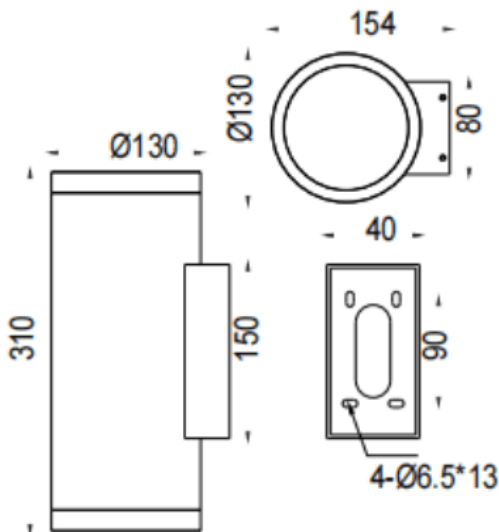

UP&DOWNNT

Lavov wall fixture from the family UP&DOWNNT with a power of 2x35W and a 24 degrees beam angle. Finished in Grey colour. Dimensions $\varnothing 130 \times 154 \times 310 \text{mm}$. With a total lumen output of 2x2905lm and a luminous efficiency of 83lm/W. CCT 3000K. Driver ON-OFF. Made in Die Cast Aluminium Body, Tempered Glass Cover .IP65. IK05

Dimensions

Product dimensions (mm) $\varnothing 130 \times 154 \times 310 \text{mm}$

Scheme

Photometry

Item code	86.OW09.5321.03
Product type	Outdoor
Category	Wall Light
Family	UP&DOWNNT
Pictograms	

Product	
Real power (W)	2x35
Real luminous flux (Lm)	2x2905
Luminous efficiency (Lm/W)	83
Beam angle (°)	24
Life time (h)	50000h L70B10
IP	IP65
Electrical class insulation	Class I
Colour	Grey
Control gear included	Yes
Control gear	ON-OFF
Light source	LED
Type of LED	COB
Colour temperature (K)	3000
Colour consistency (SDCM)	SDCM3
CRI	80
IK	IK05