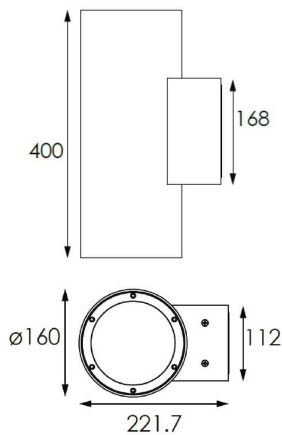

UP&DOWNNT

UP&DOWNNT is a wall light with round design emitting light up and down. With a size of Ø160mmx400mm has a power of 2x30W and two reflectors up&down of 25 degrees beam angle. With a real lumen output of 6354lm, and an efficiency of 105.9lm/W. Is made in Die Cast Aluminium Body, Tempered Glass Cover and has an IP65 and an IK10 degree of protection. ON-OFF driver. Finished in Grey color.

Item code 86.OW09.5321.03

Product type Outdoor

Category Wall Light

Family UP&DOWNNT

Pictograms

Scheme

Product

Real power (W) 30

Real luminous flux (Lm) 6354

Luminous efficiency (Lm/W) 105.9

Beam angle (°) 25

Life time (h) 50000h L70B10

IP 65

Electrical class insulation Class I

Colour Grey

Chip Brand NICHIA