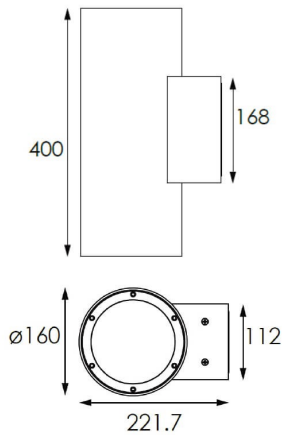

UP&DOWNT

UP&DOWNT is a wall light with round design emitting light up and down. With a size of Ø160mmx400mm has a power of 2x30W and two reflectors up&down of 38 degrees beam angle. With a real lumen output of 6354lm, and an efficiency of 105.9lm/W. Is made in Die Cast Aluminium Body, Tempered Glass Cover and has an IP65 and an IK10 degree of protection. ON-OFF driver. Finished in White color.

Item code 86.OW09.5331.01

Product type Outdoor

Category Wall Light

Family UP&DOWNT

Pictograms

Scheme

Product

Real power (W) 30

Real luminous flux (Lm) 6354

Luminous efficiency (Lm/W) 105.9

Beam angle (°) 38

Life time (h) 50000h L70B10

IP 65

Electrical class insulation Class I

Colour White

Chip Brand NICHIA

Control gear included Yes

Control gear ON-OFF

Type of LED 1*18W Nichia COB

Colour temperature (K) 3000

Colour consistency (SDCM) SDCM<3

CRI 80

IK IK10

Photometry