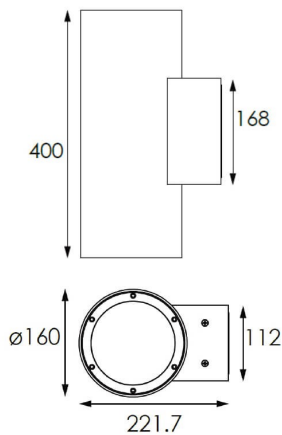

UP&DOWNT

UP&DOWNT is a wall light with round design emitting light up and down. With a size of Ø160mmx400mm has a power of 2x30W and two reflectors up&down of 38 degrees beam angle. With a real lumen output of 6354lm, and an efficiency of 105.9lm/W. Is made in Die Cast Aluminium Body, Tempered Glass Cover and has an IP65 and an IK10 degree of protection. ON-OFF driver. Finished in White color.

Item code 86.OW09.5331.01

Product type Outdoor

Category Wall Light

Family UP&DOWNT

Pictograms

Scheme

Product

Real power (W) 30

Real luminous flux (Lm) 6354

Luminous efficiency (Lm/W) 105.9

Beam angle (°) 38

Life time (h) 50000h L70B10

IP 65

Electrical class insulation Class I

Colour White

Chip Brand NICHIA

Control gear included Yes

Control gear ON-OFF

Type of LED 1*18W Nichia COB

Colour temperature (K) 3000

Colour consistency (SDCM) SDCM<3

CRI 80

IK IK10

Photometry