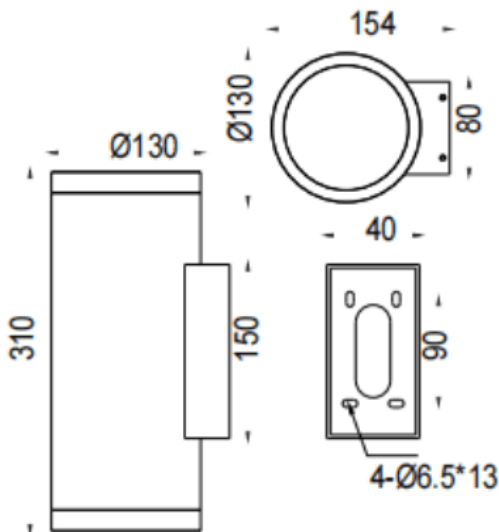

UP&DOWNNT

Lavov wall fixture from the family UP&DOWNNT with a power of 2x35W and a 38 degrees beam angle. Finished in White colour. Dimensions $\varnothing 130 \times 154 \times 310$ mm. With a total lumen output of 2x2905lm and a luminous efficiency of 83lm/W. CCT 3000K. Driver ON-OFF. Made in Die Cast Aluminium Body, Tempered Glass Cover .IP65. IK05

Dimensions

Product dimensions (mm) $\varnothing 130 \times 154 \times 310$ mm

Scheme

Photometry

Item code	86.OW09.5331.01
Product type	Outdoor
Category	Wall Light
Family	UP&DOWNNT
Pictograms	

Product	
Real power (W)	2x35
Real luminous flux (Lm)	2x2905
Luminous efficiency (Lm/W)	83
Beam angle (°)	38
Life time (h)	50000h L70B10
IP	IP65
Electrical class insulation	Class I
Colour	White
Control gear included	Yes
Control gear	ON-OFF
Light source	LED
Type of LED	COB
Colour temperature (K)	3000
Colour consistency (SDCM)	SDCM3
CRI	80
IK	IK05