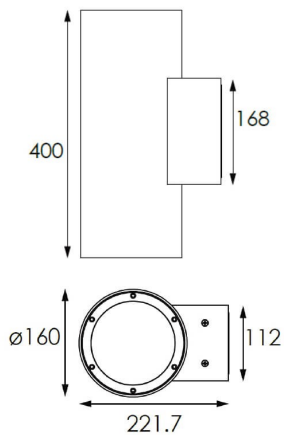

UP&DOWNT

UP&DOWNT is a wall light with round design emitting light up and down. With a size of Ø160mmx400mm has a power of 2x30W and two reflectors up&down of 38 degrees beam angle. With a real lumen output of 6354lm, and an efficiency of 105.9lm/W. Is made in Die Cast Aluminium Body, Tempered Glass Cover and has an IP65 and an IK10 degree of protection. ON-OFF driver. Finished in White color.

Item code 86.OW09.5331.01

Product type Outdoor

Category Wall Light

Family UP&DOWNT

Pictograms

Product

Real power (W) 30

Real luminous flux (Lm) 6354

Control gear ON-OFF

Type of LED 1*18W Nichia COB

Colour temperature (K) 3000

Colour consistency (SDCM) SDCM<3

CRI 80

IK IK10

Scheme

Photometry