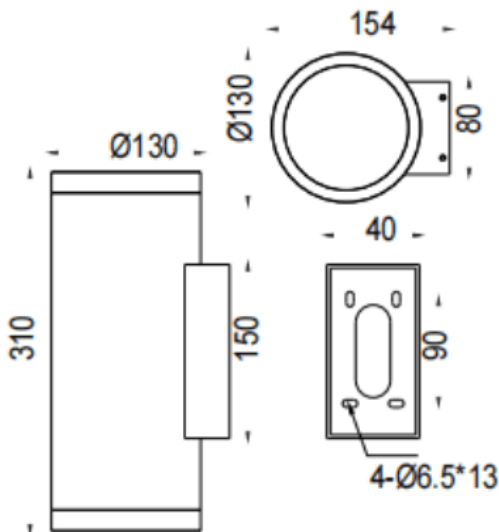

### UP&DOWNNT

Lavov wall fixture from the family UP&DOWNNT with a power of 2x35W and a 38 degrees beam angle. Finished in Black colour. Dimensions  $\varnothing 130 \times 154 \times 310 \text{mm}$ . With a total lumen output of 2x2905lm and a luminous efficiency of 83lm/W. CCT 3000K. Driver ON-OFF. Made in Die Cast Aluminium Body, Tempered Glass Cover .IP65. IK05

### Dimensions

Product dimensions (mm)  $\varnothing 130 \times 154 \times 310 \text{mm}$

### Photometry

Item code	86.OW09.5331.02
Product type	Outdoor
Category	Wall Light
Family	UP&DOWNNT
Pictograms	

Product	
Real power (W)	2x35
Real luminous flux (Lm)	2x2905
Luminous efficiency (Lm/W)	83
Beam angle (°)	38
Life time (h)	50000h L70B10
IP	IP65
Electrical class insulation	Class I
Colour	Black
Control gear included	Yes
Control gear	ON-OFF
Light source	LED
Type of LED	COB
Colour temperature (K)	3000
Colour consistency (SDCM)	SDCM3
CRI	80
IK	IK05