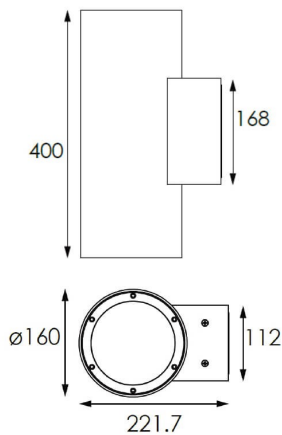

UP&DOWNNT

UP&DOWNNT is a wall light with round design emitting light up and down. With a size of Ø160mmx400mm has a power of 2x30W and two reflectors up&down of 38 degrees beam angle. With a real lumen output of 6354lm, and an efficiency of 105.9lm/W. Is made in Die Cast Aluminium Body, Tempered Glass Cover and has an IP65 and an IK10 degree of protection. ON-OFF driver. Finished in Black color.

Item code 86.OW09.5331.02

Product type Outdoor

Category Wall Light

Family UP&DOWNNT

Pictograms

Scheme

Product

Real power (W) 30

Real luminous flux (Lm) 6354

Luminous efficiency (Lm/W) 105.9

Beam angle (°) 38

Life time (h) 50000h L70B10

IP 65

Electrical class insulation Class I

Colour Black

Chip Brand NICHIA

Control gear included Yes

Control gear ON-OFF

Colour temperature (K) 3000

Colour consistency (SDCM) SDCM<3

CRI 80

IK IK10

Photometry