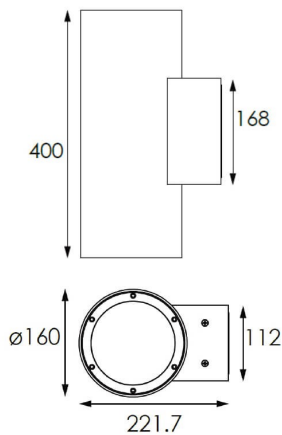

UP&DOWNT

UP&DOWNT is a wall light with round design emitting light up and down. With a size of Ø160mmx400mm has a power of 2x30W and two reflectors up&down of 38 degrees beam angle. With a real lumen output of 6354lm, and an efficiency of 105.9lm/W. Is made in Die Cast Aluminium Body, Tempered Glass Cover and has an IP65 and an IK10 degree of protection. ON-OFF driver. Finished in Black color.

Item code 86.OW09.5331.02

Product type Outdoor

Category Wall Light

Family UP&DOWNT

Pictograms

Scheme

Product

Real power (W) 30

Real luminous flux (Lm) 6354

Luminous efficiency (Lm/W) 105.9

Beam angle (°) 38

Life time (h) 50000h L70B10

IP 65

Electrical class insulation Class I

Colour Black

Chip Brand NICHIA