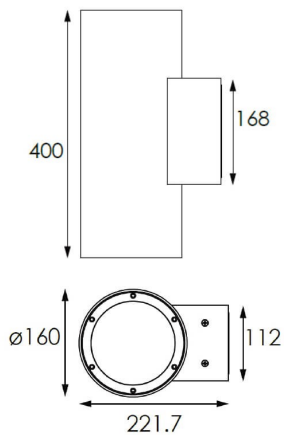

UP&DOWNNT

UP&DOWNNT is a wall light with round design emitting light up and down. With a size of Ø160mmx400mm has a power of 2x30W and two reflectors up&down of 38 degrees beam angle. With a real lumen output of 6354lm, and an efficiency of 105.9lm/W. Is made in Die Cast Aluminium Body, Tempered Glass Cover and has an IP65 and an IK10 degree of protection. ON-OFF driver. Finished in Black color.

Item code 86.OW09.5331.02

Product type Outdoor

Category Wall Light

Family UP&DOWNNT

Pictograms

Scheme

Product

Real power (W) 30

Real luminous flux (Lm) 6354

Luminous efficiency (Lm/W) 105.9

Beam angle (°) 38

Life time (h) 50000h L70B10

IP 65

Electrical class insulation Class I

Colour Black

Chip Brand NICHIA