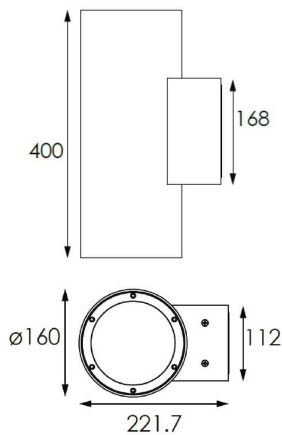

UP&DOWNNT

UP&DOWNNT is a wall light with round design emitting light up and down. With a size of Ø160mmx400mm has a power of 2x30W and two reflectors up&down of 38 degrees beam angle. With a real lumen output of 6354lm, and an efficiency of 105.9lm/W. Is made in Die Cast Aluminium Body, Tempered Glass Cover and has an IP65 and an IK10 degree of protection. ON-OFF driver. Finished in Grey color.

Item code 86.OW09.5331.03

Product type Outdoor

Category Wall Light

Family UP&DOWNNT

Pictograms

Scheme

Product

Real power (W) 30

Real luminous flux (Lm) 6354

Luminous efficiency (Lm/W) 105.9

Beam angle (°) 38

Life time (h) 50000h L70B10

IP 65

Electrical class insulation Class I

Colour Grey

Chip Brand NICHIA