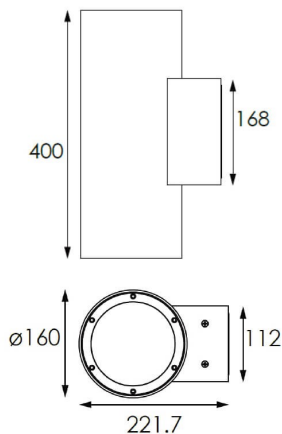

UP&DOWNT

UP&DOWNT is a wall light with round design emitting light up and down. With a size of Ø160mmx400mm has a power of 2x30W and two reflectors up&down of 38 degrees beam angle. With a real lumen output of 6354lm, and an efficiency of 105.9lm/W. Is made in Die Cast Aluminium Body, Tempered Glass Cover and has an IP65 and an IK10 degree of protection. ON-OFF driver. Finished in Grey color.

Item code 86.OW09.5331.03

Product type Outdoor

Category Wall Light

Family UP&DOWNT

Pictograms

Product

Real power (W) 30

Real luminous flux (Lm) 6354

Luminous efficiency (Lm/W) 105.9

Beam angle (°) 38

Life time (h) 50000h L70B10

IP 65

Electrical class insulation Class I

Colour Grey

Chip Brand NICHIA

Control gear included Yes

Control gear ON-OFF

Colour temperature (K) 3000

Colour consistency (SDCM) SDCM<3

CRI 80

IK IK10

Scheme

Photometry