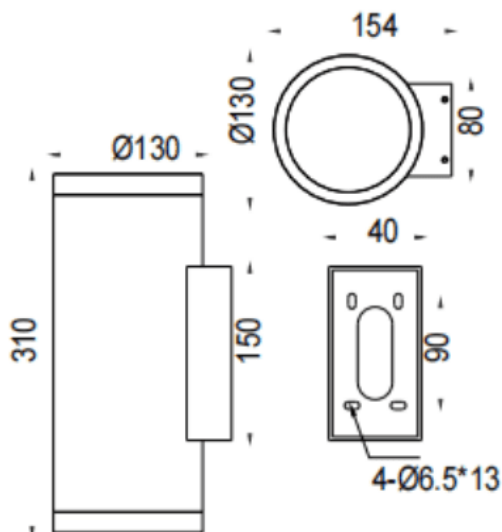

UP&DOWNNT

Lavov wall fixture from the family UP&DOWNNT with a power of 2x35W and a 38 degrees beam angle. Finished in Grey colour. Dimensions $\varnothing 130 \times 154 \times 310 \text{mm}$. With a total lumen output of 2x2905lm and a luminous efficiency of 83lm/W. CCT 3000K. Driver ON-OFF. Made in Die Cast Aluminium Body, Tempered Glass Cover .IP65. IK05

Dimensions

Product dimensions (mm) $\varnothing 130 \times 154 \times 310 \text{mm}$

Scheme

Photometry

Item code	86.OW09.5331.03
Product type	Outdoor
Category	Wall Light
Family	UP&DOWNNT
Pictograms	

Product	
Real power (W)	2x35
Real luminous flux (Lm)	2x2905
Luminous efficiency (Lm/W)	83
Beam angle (°)	38
Life time (h)	50000h L70B10
IP	IP65
Electrical class insulation	Class I
Colour	Grey
Control gear included	Yes
Control gear	ON-OFF
Light source	LED
Type of LED	COB
Colour temperature (K)	3000
Colour consistency (SDCM)	SDCM3
CRI	80
IK	IK05