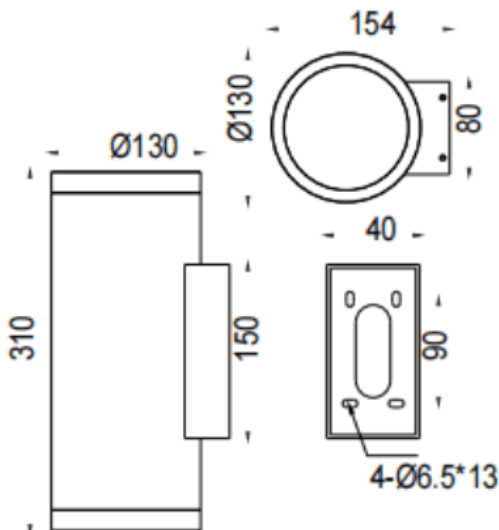

### UP&DOWNNT

Lavov wall fixture from the family UP&DOWNNT with a power of 2x35W and a 60 degrees beam angle. Finished in White colour. Dimensions  $\varnothing 130 \times 154 \times 310 \text{mm}$ . With a total lumen output of 2x2905lm and a luminous efficiency of 83lm/W. CCT 3000K. Driver ON-OFF. Made in Die Cast Aluminium Body, Tempered Glass Cover .IP65. IK05

### Dimensions

Product dimensions (mm)  $\varnothing 130 \times 154 \times 310 \text{mm}$

### Scheme

Item code	86.OW09.5341.01
Product type	Outdoor
Category	Wall Light
Family	UP&DOWNNT
Pictograms	

Product	
Real power (W)	2x35
Real luminous flux (Lm)	2x2905
Luminous efficiency (Lm/W)	83
Beam angle (°)	60
Life time (h)	50000h L70B10
IP	IP65
Electrical class insulation	Class I
Colour	White
Control gear included	Yes
Control gear	ON-OFF
Light source	LED
Type of LED	COB
Colour temperature (K)	3000
Colour consistency (SDCM)	SDCM3
CRI	80
IK	IK05