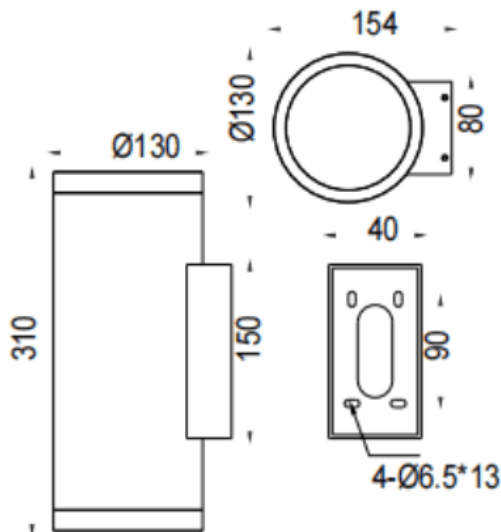

UP&DOWNNT

Lavov wall fixture from the family UP&DOWNNT with a power of 2x35W and a 60 degrees beam angle. Finished in Black colour. Dimensions $\varnothing 130 \times 154 \times 310 \text{mm}$. With a total lumen output of 2x2905lm and a luminous efficiency of 83lm/W. CCT 3000K. Driver ON-OFF. Made in Die Cast Aluminium Body, Tempered Glass Cover .IP65. IK05

Dimensions

Product dimensions (mm) $\varnothing 130 \times 154 \times 310 \text{mm}$

Scheme

Item code	86.OW09.5341.02
Product type	Outdoor
Category	Wall Light
Family	UP&DOWNNT
Pictograms	

Product	
Real power (W)	2x35
Real luminous flux (Lm)	2x2905
Luminous efficiency (Lm/W)	83
Beam angle (°)	60
Life time (h)	50000h L70B10
IP	IP65
Electrical class insulation	Class I
Colour	Black
Control gear included	Yes
Control gear	ON-OFF
Light source	LED
Type of LED	COB
Colour temperature (K)	3000
Colour consistency (SDCM)	SDCM3
CRI	80
IK	IK05