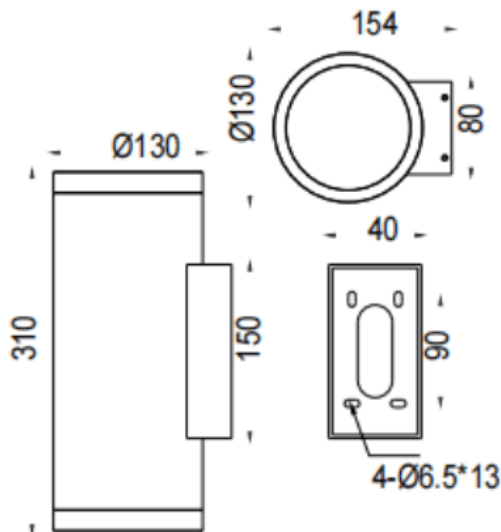

UP&DOWNNT

Lavov wall fixture from the family UP&DOWNNT with a power of 2x35W and a 60 degrees beam angle. Finished in Black colour. Dimensions $\varnothing 130 \times 154 \times 310 \text{mm}$. With a total lumen output of 2x2905lm and a luminous efficiency of 83lm/W. CCT 3000K. Driver ON-OFF. Made in Die Cast Aluminium Body, Tempered Glass Cover .IP65. IK05

Dimensions

Product dimensions (mm) $\varnothing 130 \times 154 \times 310 \text{mm}$

Scheme

Item code	86.OW09.5341.02
Product type	Outdoor
Category	Wall Light
Family	UP&DOWNNT
Pictograms	

Product	
Real power (W)	2x35
Real luminous flux (Lm)	2x2905
Luminous efficiency (Lm/W)	83
Beam angle (°)	60
Life time (h)	50000h L70B10
IP	IP65
Electrical class insulation	Class I
Colour	Black
Control gear included	Yes
Control gear	ON-OFF
Light source	LED
Type of LED	COB
Colour temperature (K)	3000
Colour consistency (SDCM)	SDCM<3
CRI	80
IK	IK05