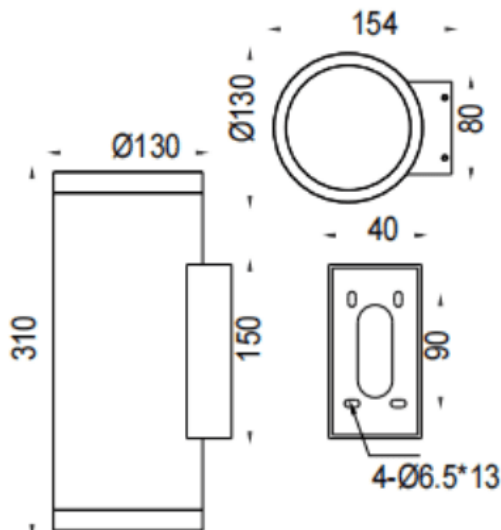

UP&DOWNT

Lavov wall fixture from the family UP&DOWNT with a power of 2x35W and a 60 degrees beam angle. Finished in Grey colour. Dimensions $\varnothing 130 \times 154 \times 310 \text{mm}$. With a total lumen output of 2x2905lm and a luminous efficiency of 83lm/W. CCT 3000K. Driver ON-OFF. Made in Die Cast Aluminium Body, Tempered Glass Cover .IP65. IK05

Dimensions

Product dimensions (mm) $\varnothing 130 \times 154 \times 310 \text{mm}$

Scheme

Item code	86.OW09.5341.03
Product type	Outdoor
Category	Wall Light
Family	UP&DOWNT
Pictograms	

Product	
Real power (W)	2x35
Real luminous flux (Lm)	2x2905
Luminous efficiency (Lm/W)	83
Beam angle (°)	60
Life time (h)	50000h L70B10
IP	IP65
Electrical class insulation	Class I
Colour	Grey
Control gear included	Yes
Control gear	ON-OFF
Light source	LED
Type of LED	COB
Colour temperature (K)	3000
Colour consistency (SDCM)	SDCM3
CRI	80
IK	IK05