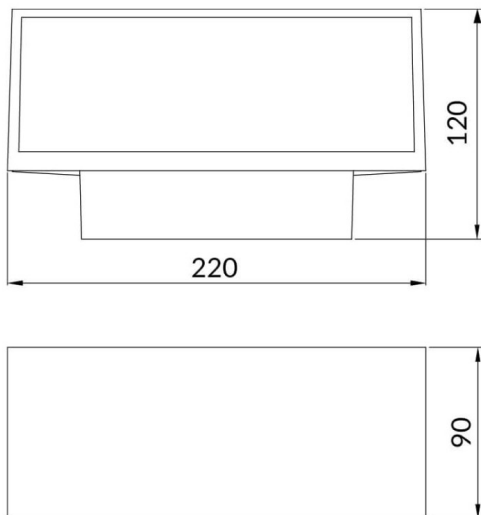

### Brick

Lavov Wall fixture from the family Brick with a power of 9W and an optics 100 degrees . CCT 3000K. With a total lumen output of 716 lm and a luminous efficiency of 79.5lm/W. ON-OFF driver. Made in die cast aluminum and finished in White color. IP65 degree of protection.

### Photometry

<b>Item code</b>	<b>86.OW10.1301.01</b>
<b>Product type</b>	<b>Indoor</b>
<b>Category</b>	<b>Wall Fixtures &amp; Reading lights</b>
<b>Family</b>	<b>Brick</b>
<b>Pictograms</b>	

<b>Product</b>	
<b>Real power (W)</b>	<b>9</b>
<b>Real luminous flux (Lm)</b>	<b>716</b>
<b>Luminous efficiency (Lm/W)</b>	<b>79.5</b>
<b>Beam angle (°)</b>	<b>100</b>
<b>Life time (h)</b>	<b>50000h L70B10</b>
<b>IP</b>	<b>65</b>
<b>Colour</b>	<b>White</b>
<b>Control gear included</b>	<b>yes</b>
<b>Control gear</b>	<b>ON-OFF</b>
<b>Light source</b>	<b>LED</b>
<b>Type of LED</b>	<b>OSRAM2835</b>
<b>Colour temperature (K)</b>	<b>3000</b>
<b>IK</b>	<b>IK08</b>