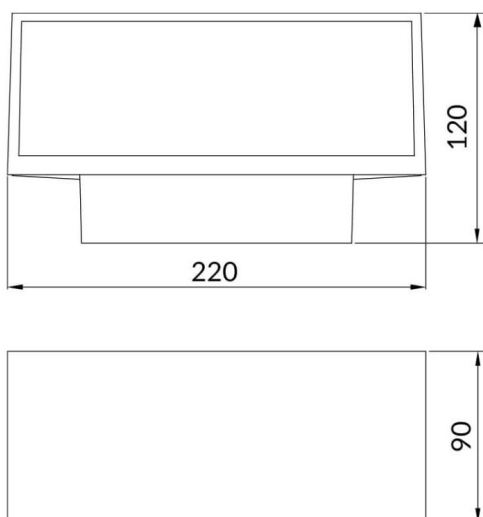

Brick

Lavov Wall fixture from the family Brick with a power of 9W and an optics 100 degrees . CCT 3000K. With a total lumen output of 716 lm and a luminous efficiency of 79.5lm/W. ON-OFF driver. Made in die cast aluminum and finished in White color. IP65 degree of protection.

Scheme

Photometry

Item code	86.OW10.1301.01
Product type	Indoor
Category	Wall Fixtures & Reading lights
Family	Brick
Pictograms	
Product	
Real power (W)	9
Real luminous flux (Lm)	716
Luminous efficiency (Lm/W)	79.5
Beam angle (&ordm;)	100
Life time (h)	50000h L70B10
IP	65
Colour	White
Control gear included	yes
Control gear	ON-OFF
Light source	LED
Type of LED	OSRAM2835
Colour temperature (K)	3000
IK	IK08