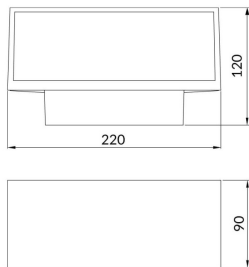

**Brick**

Lavov Wall fixture from the family Brick with a power of 2X9W and an optics 90+90 degrees . CCT 3000K. With a total lumen output of 1900 lm and a luminous efficiency of 105,5lm/W. ON-OFF driver. Made in die cast aluminum and finished in White color. IP65 degree of protection.

<b>Item code</b>	<b>86.OW10.1301.01</b>
<b>Product type</b>	<b>Indoor</b>
<b>Category</b>	<b>Wall Fixtures &amp; Reading lights</b>
<b>Family</b>	<b>Brick</b>

**Pictograms**

**Product**

<b>Real power (W)</b>	<b>9</b>
<b>Real luminous flux (Lm)</b>	<b>716</b>
<b>Luminous efficiency (Lm/W)</b>	<b>79.55</b>
<b>Beam angle (°)</b>	<b>90+90</b>
<b>Life time (h)</b>	<b>50000h L70B10</b>
<b>IP</b>	<b>65</b>
<b>Colour</b>	<b>White</b>
<b>Control gear included</b>	<b>yes</b>
<b>Control gear</b>	<b>ON-OFF</b>
<b>Light source</b>	<b>LED</b>
<b>Type of LED</b>	<b>OSRAM2835</b>
<b>Colour temperature (K)</b>	<b>3000</b>
<b>IK</b>	<b>IK08</b>

**Scheme**

**Photometry**