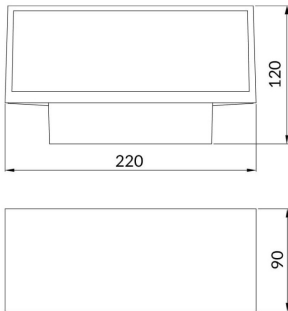

Brick

Lavov Wall fixture from the family Brick with a power of 9W and an optics 100 degrees . CCT 3000K. With a total lumen output of 716 lm and a luminous efficiency of 79.5lm/W. ON-OFF driver. Made in die cast aluminum and finished in White color. IP65 degree of protection.

Item code 86.OW10.1301.01

Product type Outdoor

Category Wall Light

Family Brick

Pictograms

Scheme

Photometry

Product

Real power (W) 9

Real luminous flux (Lm) 716

Luminous efficiency (Lm/W) 79.5

Beam angle (°) 100

Life time (h) 50000h L70B10

IP 65

Colour White

Control gear included yes

Control gear ON-OFF

Light source LED

Type of LED OSRAM2835

Colour temperature (K) 3000

IK IK08