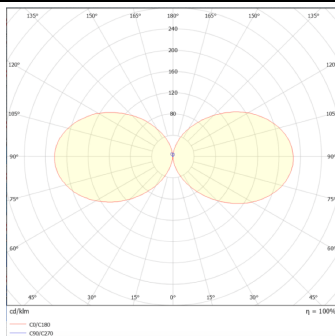

### Brick

Lavov Wall fixture from the family Brick with a power of 9W and an optics 100 degrees . CCT 3000K. With a total lumen output of 716 lm and a luminous efficiency of 79.5lm/W. ON-OFF driver. Made in die cast aluminum and finished in White color. IP65 degree of protection.

### Scheme

### Photometry

### Product

**Real power (W)** 9

**Real luminous flux (Lm)** 716

**Luminous efficiency (Lm/W)** 79.5

**Beam angle (°)** 100

**Life time (h)** 50000h L70B10

**IP** 65

**Colour** White