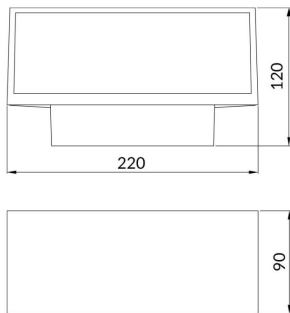

Brick

Lavov Wall fixture from the family Brick with a power of 9W and an optics 100 degrees . CCT 3000K. With a total lumen output of 716 lm and a luminous efficiency of 79.5lm/W. ON-OFF driver. Made in die cast aluminum and finished in White color. IP65 degree of protection.

Pictograms	    
	    
	

Scheme

Photometry

Product

Real power (W)	9
-----------------------	----------

Real luminous flux (Lm)	716
--------------------------------	------------

Luminous efficiency (Lm/W)	79.5
-----------------------------------	-------------