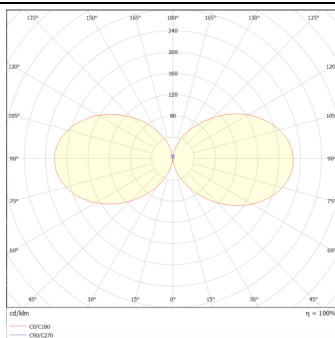

Brick

Lavov Wall fixture from the family Brick with a power of 9W and an optics 100 degrees . CCT 3000K. With a total lumen output of 716 lm and a luminous efficiency of 79.5lm/W. ON-OFF driver. Made in die cast aluminum and finished in White color. IP65 degree of protection.

Pictograms	    
	    
	

Scheme

Photometry

Product

Real power (W)	9
-----------------------	----------

Real luminous flux (Lm)	716
--------------------------------	------------

Luminous efficiency (Lm/W)	79.5
-----------------------------------	-------------