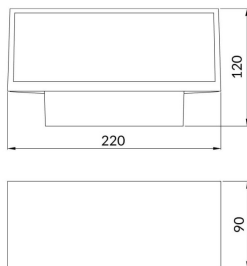

Brick

Lavov Wall fixture from the family Brick with a power of 2X9W and an optics 90+90 degrees . CCT 3000K. With a total lumen output of 1900 lm and a luminous efficiency of 105,5lm/W. ON-OFF driver. Made in die cast aluminum and finished in White color. IP65 degree of protection.

Item code	86.OW10.1301.01
Product type	Outdoor
Category	Wall Light
Family	Brick
Pictograms	

Scheme

Product

Real power (W)	9
Real luminous flux (Lm)	716
Luminous efficiency (Lm/W)	79.55
Beam angle (°)	90+90
Life time (h)	50000h L70B10
IP	65
Colour	White
Control gear included	yes
Control gear	ON-OFF
Light source	LED
Type of LED	OSRAM2835
Colour temperature (K)	3000
IK	IK08