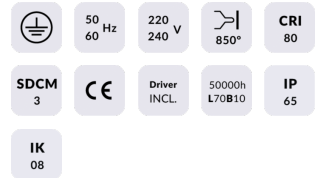

**Brick**

Lavov Wall fixture from the family Brick with a power of 2X9W and an optics 90+90 degrees . CCT 3000K. With a total lumen output of 1900 lm and a luminous efficiency of 105,5lm/W. ON-OFF driver. Made in die cast aluminum and finished in White color. IP65 degree of protection.

<b>Item code</b>	<b>86.OW10.1301.01</b>
<b>Product type</b>	<b>Indoor</b>
<b>Category</b>	<b>Wall Fixtures &amp; Reading lights</b>
<b>Family</b>	<b>Brick</b>

**Pictograms**

**Product**

<b>Real power (W)</b>	<b>9</b>
<b>Real luminous flux (Lm)</b>	<b>716</b>
<b>Luminous efficiency (Lm/W)</b>	<b>79.55</b>
<b>Beam angle (°)</b>	<b>90+90</b>
<b>Life time (h)</b>	<b>50000h L70B10</b>
<b>IP</b>	<b>65</b>
<b>Colour</b>	<b>White</b>
<b>Control gear included</b>	<b>yes</b>
<b>Control gear</b>	<b>ON-OFF</b>
<b>Light source</b>	<b>LED</b>
<b>Type of LED</b>	<b>OSRAM2835</b>
<b>Colour temperature (K)</b>	<b>3000</b>
<b>IK</b>	<b>IK08</b>