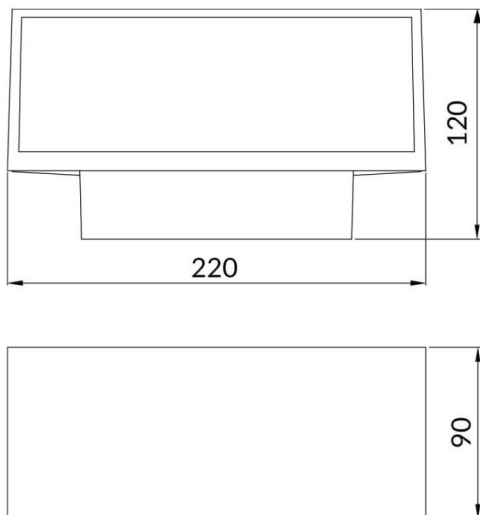

### Brick

Lavov Wall fixture from the family Brick with a power of 9W and an optics 100 degrees . CCT 3000K. With a total lumen output of 716 lm and a luminous efficiency of 79.5lm/W. ON-OFF driver. Made in die cast aluminum and finished in White color. IP65 degree of protection.

### Photometry

<b>Item code</b>	<b>86.OW10.1301.01</b>
<b>Product type</b>	<b>Indoor</b>
<b>Category</b>	<b>Wall Fixtures &amp; Reading lights</b>
<b>Family</b>	<b>Brick</b>
<b>Pictograms</b>	

<b>Product</b>	
<b>Real power (W)</b>	<b>9</b>
<b>Real luminous flux (Lm)</b>	<b>716</b>
<b>Luminous efficiency (Lm/W)</b>	<b>79.5</b>
<b>Beam angle (&amp;ordm;)</b>	<b>100</b>
<b>Life time (h)</b>	<b>50000h L70B10</b>
<b>IP</b>	<b>65</b>
<b>Colour</b>	<b>White</b>
<b>Control gear included</b>	<b>yes</b>
<b>Control gear</b>	<b>ON-OFF</b>
<b>Light source</b>	<b>LED</b>
<b>Type of LED</b>	<b>OSRAM2835</b>
<b>Colour temperature (K)</b>	<b>3000</b>
<b>IK</b>	<b>IK08</b>