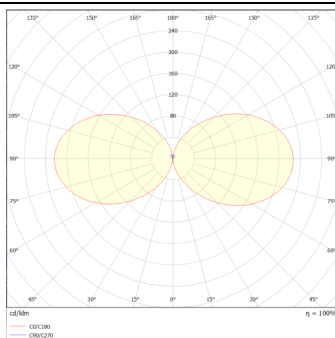

Brick

Lavov Wall fixture from the family Brick with a power of 9W and an optics 100 degrees . CCT 3000K. With a total lumen output of 716 lm and a luminous efficiency of 79.5lm/W. ON-OFF driver. Made in die cast aluminum and finished in White color. IP65 degree of protection.

Item code	86.OW10.1301.01
Product type	Indoor
Category	Wall Fixtures & Reading lights
Family	Brick
Pictograms	

Scheme

Photometry

Product	
Real power (W)	9
Real luminous flux (Lm)	716
Luminous efficiency (Lm/W)	79.5
Beam angle (°)	100
Life time (h)	50000h L70B10
IP	65
Colour	White
Control gear included	yes
Control gear	ON-OFF
Light source	LED
Type of LED	OSRAM2835
Colour temperature (K)	3000
IK	IK08