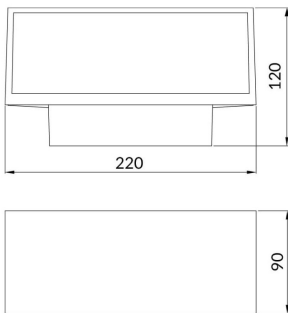

Brick

Lavov Wall fixture from the family Brick with a power of 9W and an optics 100 degrees . CCT 3000K. With a total lumen output of 716 lm and a luminous efficiency of 79.5lm/W. ON-OFF driver. Made in die cast aluminum and finished in White color. IP65 degree of protection.

Item code	86.OW10.1301.01
Product type	Indoor
Category	Wall Fixtures & Reading lights
Family	Brick
Pictograms	

Scheme

Photometry

Product	
Real power (W)	9
Real luminous flux (Lm)	716
Luminous efficiency (Lm/W)	79.5
Beam angle (°)	100
Life time (h)	50000h L70B10
IP	65
Colour	White
Control gear included	yes
Control gear	ON-OFF
Light source	LED
Type of LED	OSRAM2835
Colour temperature (K)	3000
IK	IK08