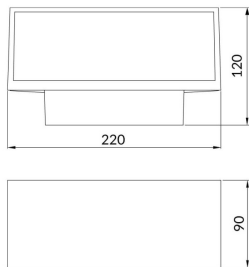

Brick

Lavov Wall fixture from the family Brick with a power of 2X9W and an optics 90+90 degrees . CCT 3000K. With a total lumen output of 1900 lm and a luminous efficiency of 105,5lm/W. ON-OFF driver. Made in die cast aluminum and finished in White color. IP65 degree of protection.

Item code	86.OW10.1301.01
Product type	Indoor
Category	Wall Fixtures & Reading lights
Family	Brick

Pictograms

Product

Real power (W)	9
Real luminous flux (Lm)	716
Luminous efficiency (Lm/W)	79.55
Beam angle (°)	90+90
Life time (h)	50000h L70B10
IP	65
Colour	White
Control gear included	yes
Control gear	ON-OFF
Light source	LED
Type of LED	OSRAM2835
Colour temperature (K)	3000
IK	IK08

Scheme

Photometry