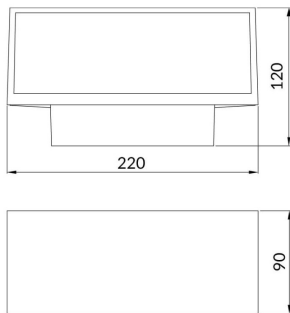

Brick

Lavov Wall fixture from the family Brick with a power of 9W and an optics 100 degrees . CCT 3000K. With a total lumen output of 716 lm and a luminous efficiency of 79.5lm/W. ON-OFF driver.

Made in die cast aluminum and finished in black color. IP65 degree of protection.

Item code	86.OW10.1301.02

Product type	Outdoor

Category	Wall Light

Family	Brick

Pictograms

Scheme

Photometry

Product

Real power (W)	9

Real luminous flux (Lm)	716

Luminous efficiency (Lm/W)	79.5

Beam angle (°)	100

Life time (h)	50000h L70B10

IP	65

Colour	black

Control gear included	yes

Control gear	ON-OFF

Light source	LED

Type of LED	OSRAM2835

Colour temperature (K)	3000

IK	IK08