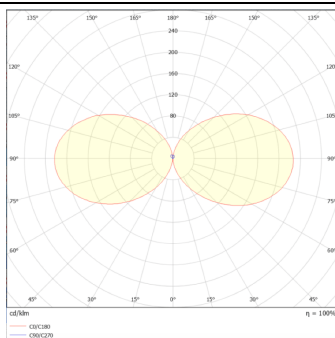

### Brick

Lavov Wall fixture from the family Brick with a power of 9W and an optics 100 degrees . CCT 3000K. With a total lumen output of 716 lm and a luminous efficiency of 79.5lm/W. ON-OFF driver.

Made in die cast aluminum and finished in black color. IP65 degree of protection.

### Photometry