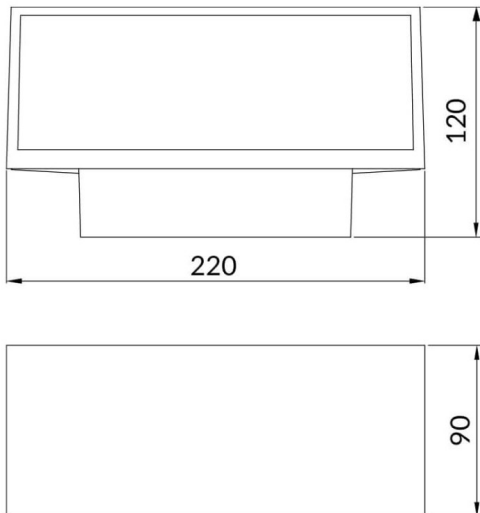

Brick

Lavov Wall fixture from the family Brick with a power of 9W and an optics 100 degrees . CCT 3000K. With a total lumen output of 716 lm and a luminous efficiency of 79.5lm/W. ON-OFF driver. Made in die cast aluminum and finished in black color. IP65 degree of protection.

Scheme

Photometry

Item code	86.OW10.1301.02
Product type	Outdoor
Category	Wall Light
Family	Brick
Pictograms	

Product	
Real power (W)	9
Real luminous flux (Lm)	716
Luminous efficiency (Lm/W)	79.5
Beam angle (°)	100
Life time (h)	50000h L70B10
IP	65
Colour	black
Control gear included	yes
Control gear	ON-OFF
Light source	LED
Type of LED	OSRAM2835
Colour temperature (K)	3000
IK	IK08