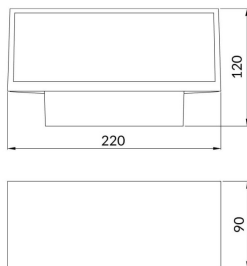

Brick

Lavov Wall fixture from the family Brick with a power of 2X9W and an optics 90+90 degrees . CCT 3000K. With a total lumen output of 1900 lm and a luminous efficiency of 105,5lm/W. ON-OFF driver. Made in die cast aluminum and finished in black color. IP65 degree of protection.

Item code	86.OW10.1301.02
Product type	Outdoor
Category	Wall Light
Family	Brick
Pictograms	

Scheme

Product

Real power (W)	9
Real luminous flux (Lm)	716
Luminous efficiency (Lm/W)	79.55
Beam angle (°)	90+90
Life time (h)	50000h L70B10
IP	65
Colour	black
Control gear included	yes
Control gear	ON-OFF
Light source	LED
Type of LED	OSRAM2835
Colour temperature (K)	3000
IK	IK08