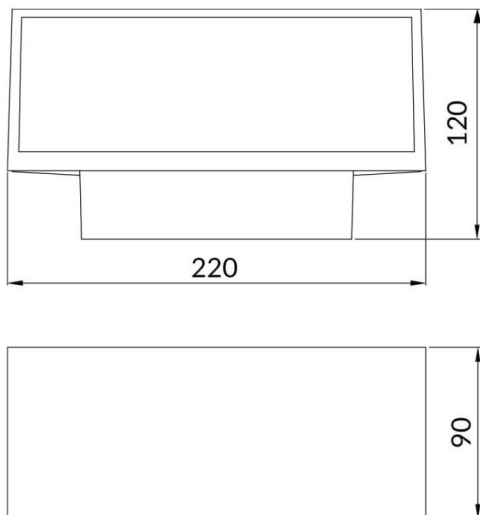

### Brick

Lavov Wall fixture from the family Brick with a power of 9W and an optics 100 degrees . CCT 3000K. With a total lumen output of 716 lm and a luminous efficiency of 79.5lm/W. ON-OFF driver. Made in die cast aluminum and finished in black color. IP65 degree of protection.

### Photometry

<b>Item code</b>	<b>86.OW10.1301.02</b>
<b>Product type</b>	<b>Indoor</b>
<b>Category</b>	<b>Wall Fixtures &amp; Reading lights</b>
<b>Family</b>	<b>Brick</b>
<b>Pictograms</b>	
<b>Product</b>	
<b>Real power (W)</b>	<b>9</b>
<b>Real luminous flux (Lm)</b>	<b>716</b>
<b>Luminous efficiency (Lm/W)</b>	<b>79.5</b>
<b>Beam angle (&amp;ordm;)</b>	<b>100</b>
<b>Life time (h)</b>	<b>50000h L70B10</b>
<b>IP</b>	<b>65</b>
<b>Colour</b>	<b>black</b>
<b>Control gear included</b>	<b>yes</b>
<b>Control gear</b>	<b>ON-OFF</b>
<b>Light source</b>	<b>LED</b>
<b>Type of LED</b>	<b>OSRAM2835</b>
<b>Colour temperature (K)</b>	<b>3000</b>
<b>IK</b>	<b>IK08</b>