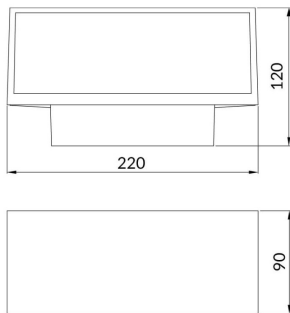

Brick

Lavov Wall fixture from the family Brick with a power of 9W and an optics 100 degrees . CCT 3000K. With a total lumen output of 716 lm and a luminous efficiency of 79.5lm/W. ON-OFF driver. Made in die cast aluminum and finished in black color. IP65 degree of protection.

Item code	86.OW10.1301.02
Product type	Indoor
Category	Wall Fixtures & Reading lights
Family	Brick
Pictograms	

Scheme

Photometry

Product

Real power (W)	9
Real luminous flux (Lm)	716
Luminous efficiency (Lm/W)	79.5
Beam angle (°)	100
Life time (h)	50000h L70B10
IP	65
Colour	black
Control gear included	yes
Control gear	ON-OFF
Light source	LED
Type of LED	OSRAM2835
Colour temperature (K)	3000
IK	IK08