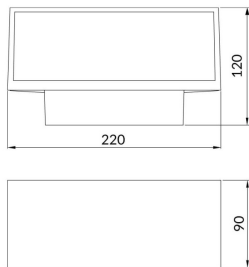

Brick

Lavov Wall fixture from the family Brick with a power of 2X9W and an optics 90+90 degrees . CCT 3000K. With a total lumen output of 1900 lm and a luminous efficiency of 105,5lm/W. ON-OFF driver. Made in die cast aluminum and finished in black color. IP65 degree of protection.

Item code	86.OW10.1301.02
Product type	Indoor
Category	Wall Fixtures & Reading lights
Family	Brick

Pictograms

Product

Real power (W)	9
Real luminous flux (Lm)	716
Luminous efficiency (Lm/W)	79.55
Beam angle (°)	90+90
Life time (h)	50000h L70B10
IP	65
Colour	black
Control gear included	yes
Control gear	ON-OFF
Light source	LED
Type of LED	OSRAM2835
Colour temperature (K)	3000
IK	IK08

Scheme

Photometry