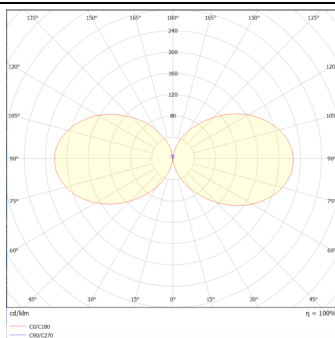

Brick

Lavov Wall fixture from the family Brick with a power of 9W and an optics 100 degrees . CCT 3000K. With a total lumen output of 716 lm and a luminous efficiency of 79.5lm/W. ON-OFF driver. Made in die cast aluminum and finished in black color. IP65 degree of protection.

Item code	86.OW10.1301.02
Product type	Indoor
Category	Wall Fixtures & Reading lights
Family	Brick
Pictograms	

Scheme

Photometry

Product

Real power (W)	9
Real luminous flux (Lm)	716
Luminous efficiency (Lm/W)	79.5
Beam angle (°)	100
Life time (h)	50000h L70B10
IP	65
Colour	black
Control gear included	yes
Control gear	ON-OFF
Light source	LED
Type of LED	OSRAM2835
Colour temperature (K)	3000
IK	IK08