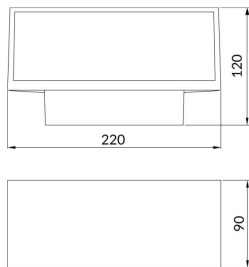

Brick

Lavov Wall fixture from the family Brick with a power of 2X9W and an optics 90+90 degrees . CCT 3000K. With a total lumen output of 1900 lm and a luminous efficiency of 105,5lm/W. ON-OFF driver. Made in die cast aluminum and finished in grey color. IP65 degree of protection.

Item code	86.OW10.1301.03
Product type	Indoor
Category	Wall Fixtures & Reading lights
Family	Brick

Pictograms

Product

Real power (W)	9
Real luminous flux (Lm)	716
Luminous efficiency (Lm/W)	79.55
Beam angle (°)	90+90
Life time (h)	50000h L70B10
IP	65
Colour	grey
Control gear included	yes
Control gear	ON-OFF
Light source	LED
Type of LED	OSRAM2835
Colour temperature (K)	3000
IK	IK08

Scheme

Photometry