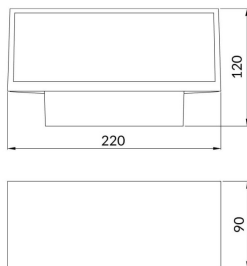

Brick

Lavov Wall fixture from the family Brick with a power of 2X9W and an optics 90+90 degrees . CCT 3000K. With a total lumen output of 1900 lm and a luminous efficiency of 105,5lm/W. ON-OFF driver. Made in die cast aluminum and finished in grey color. IP65 degree of protection.

Item code	86.OW10.1301.03
Product type	Outdoor
Category	Wall Light
Family	Brick
Pictograms	

Scheme

Product

Real power (W)	9
Real luminous flux (Lm)	716
Luminous efficiency (Lm/W)	79.55
Beam angle (°)	90+90
Life time (h)	50000h L70B10
IP	65
Colour	grey
Control gear included	yes
Control gear	ON-OFF
Light source	LED
Type of LED	OSRAM2835
Colour temperature (K)	3000
IK	IK08