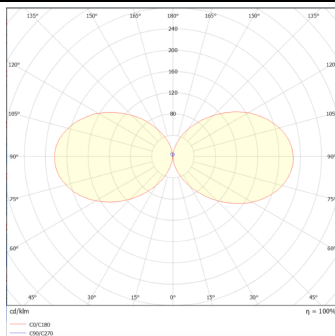

Brick

Lavov Wall fixture from the family Brick with a power of 9W and an optics 100 degrees . CCT 3000K. With a total lumen output of 716 lm and a luminous efficiency of 79.5lm/W. ON-OFF driver.

Made in die cast aluminum and finished in grey color. IP65 degree of protection.

Item code 86.OW10.1301.03

Product type Outdoor

Category Wall Light

Family Brick

Pictograms

Scheme

Photometry

Product

Real power (W) 9

Real luminous flux (Lm) 716

Luminous efficiency (Lm/W) 79.5

Beam angle (°) 100

Life time (h) 50000h L70B10

IP 65

Colour grey

Control gear included yes