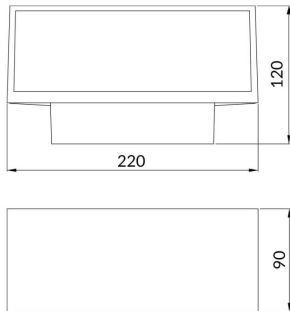

Brick

Lavov Wall fixture from the family Brick with a power of 9W and an optics 100 degrees . CCT 3000K. With a total lumen output of 716 lm and a luminous efficiency of 79.5lm/W. ON-OFF driver.

Made in die cast aluminum and finished in grey color. IP65 degree of protection.

Item code 86.OW10.1301.03

Product type Outdoor

Category Wall Light

Family Brick

Pictograms

Scheme

Photometry

Product

Real power (W) 9

Real luminous flux (Lm) 716

Luminous efficiency (Lm/W) 79.5

Beam angle (°) 100

Life time (h) 50000h L70B10

IP 65

Colour grey

Control gear included yes