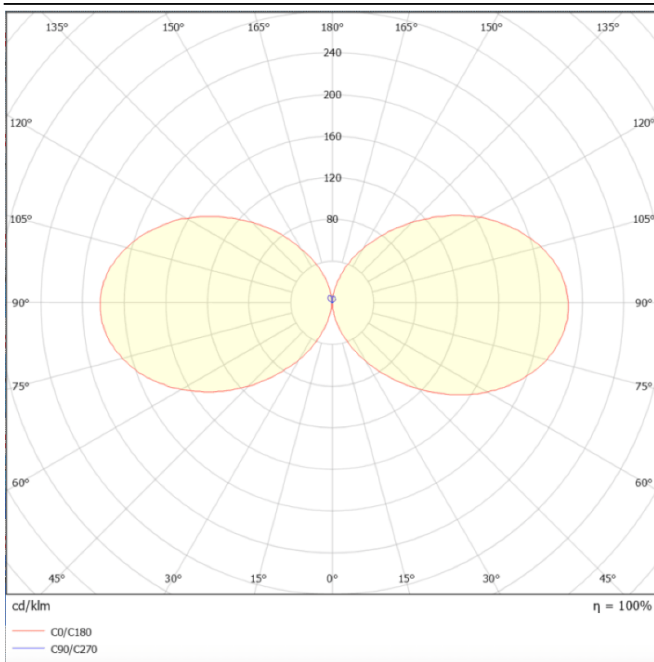

---

---

**Scheme**

---

---

**Photometry**

### Brick

Lavov Wall fixture from the family Brick with a power of 9W and an optics 100 degrees . CCT 3000K. With a total lumen output of 716 lm and a luminous efficiency of 79.5lm/W. ON-OFF driver. Made in die cast aluminum and finished in grey color. IP65 degree of protection.