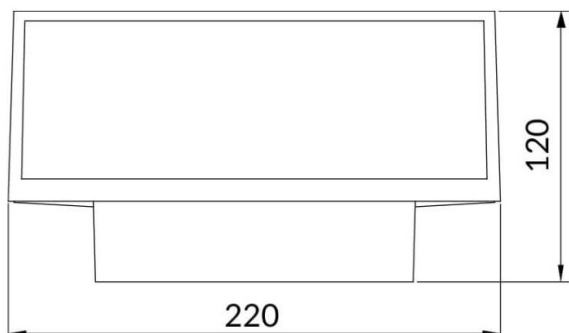

---

---

**Scheme**

---

---

**Photometry**

### Brick

Lavov Wall fixture from the family Brick with a power of 9W and an optics 100 degrees . CCT 3000K. With a total lumen output of 716 lm and a luminous efficiency of 79.5lm/W. ON-OFF driver. Made in die cast aluminum and finished in grey color. IP65 degree of protection.