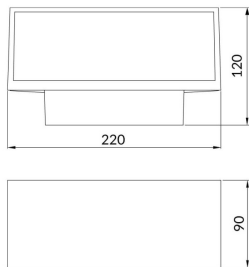

**Brick**

Lavov Wall fixture from the family Brick with a power of 2X9W and an optics 90+90 degrees . CCT 3000K. With a total lumen output of 1900 lm and a luminous efficiency of 105,5lm/W. ON-OFF driver. Made in die cast aluminum and finished in grey color. IP65 degree of protection.

<b>Item code</b>	<b>86.OW10.1301.03</b>
<b>Product type</b>	<b>Indoor</b>
<b>Category</b>	<b>Wall Fixtures &amp; Reading lights</b>
<b>Family</b>	<b>Brick</b>

**Pictograms**

**Product**

<b>Real power (W)</b>	<b>9</b>
<b>Real luminous flux (Lm)</b>	<b>716</b>
<b>Luminous efficiency (Lm/W)</b>	<b>79.55</b>
<b>Beam angle (°)</b>	<b>90+90</b>
<b>Life time (h)</b>	<b>50000h L70B10</b>
<b>IP</b>	<b>65</b>
<b>Colour</b>	<b>grey</b>
<b>Control gear included</b>	<b>yes</b>
<b>Control gear</b>	<b>ON-OFF</b>
<b>Light source</b>	<b>LED</b>
<b>Type of LED</b>	<b>OSRAM2835</b>
<b>Colour temperature (K)</b>	<b>3000</b>
<b>IK</b>	<b>IK08</b>

**Scheme**

**Photometry**