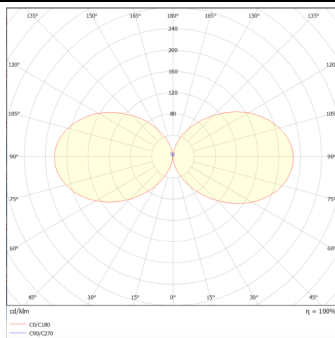

Brick

Lavov Wall fixture from the family Brick with a power of 9W and an optics 100 degrees . CCT 3000K. With a total lumen output of 716 lm and a luminous efficiency of 79.5lm/W. ON-OFF driver. Made in die cast aluminum and finished in grey color. IP65 degree of protection.

Item code	86.OW10.1301.03
Product type	Indoor
Category	Wall Fixtures & Reading lights
Family	Brick
Pictograms	

Scheme

Photometry

Product	
Real power (W)	9
Real luminous flux (Lm)	716
Luminous efficiency (Lm/W)	79.5
Beam angle (°)	100
Life time (h)	50000h L70B10
IP	65
Colour	grey
Control gear included	yes
Control gear	ON-OFF
Light source	LED
Type of LED	OSRAM2835
Colour temperature (K)	3000
IK	IK08