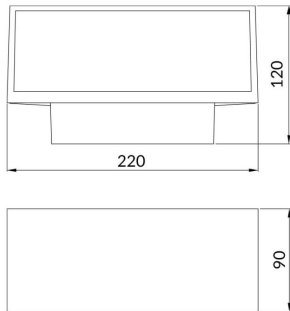

Brick

Lavov Wall fixture from the family Brick with a power of 9W and an optics 100 degrees . CCT 3000K. With a total lumen output of 716 lm and a luminous efficiency of 79.5lm/W. ON-OFF driver. Made in die cast aluminum and finished in grey color. IP65 degree of protection.

Item code	86.OW10.1301.03
Product type	Indoor
Category	Wall Fixtures & Reading lights
Family	Brick
Pictograms	

Scheme

Photometry

Product	
Real power (W)	9
Real luminous flux (Lm)	716
Luminous efficiency (Lm/W)	79.5
Beam angle (°)	100
Life time (h)	50000h L70B10
IP	65
Colour	grey
Control gear included	yes
Control gear	ON-OFF
Light source	LED
Type of LED	OSRAM2835
Colour temperature (K)	3000
IK	IK08