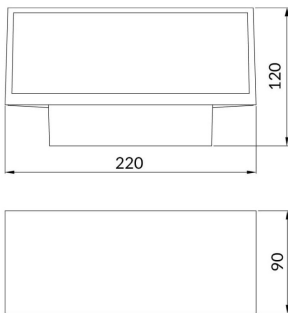

Brick

Lavov Wall fixture from the family Brick with a power of 15W and an optics 100 degrees . CCT 3000K. With a total lumen output of 1275 lm and a luminous efficiency of 85lm/W. ON-OFF driver. Made in die cast aluminum and finished in White color. IP65 degree of protection.

Item code 86.OW10.2301.01

Product type Outdoor

Category Wall Light

Family Brick

Pictograms

Scheme

Photometry

Product

Real power (W) 15

Real luminous flux (Lm) 1275

Luminous efficiency (Lm/W) 85

Beam angle (°) 100

Life time (h) 50000h L70B10

IP 65

Colour White

Control gear included yes

Control gear ON-OFF

Light source LED

Type of LED OSRAM2835

Colour temperature (K) 3000

IK IK08