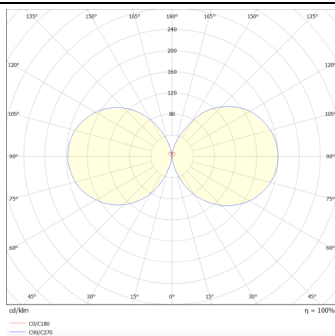

Photometry

Product

Real power (W) 15

Real luminous flux (Lm) 1275

Luminous efficiency (Lm/W) 85

Beam angle (°) 100

Life time (h) 50000h L70B10

IP 65

Colour White

Control gear included yes

Control gear ON-OFF

Light source LED

Type of LED OSRAM2835

Colour temperature (K) 3000

IK IK08