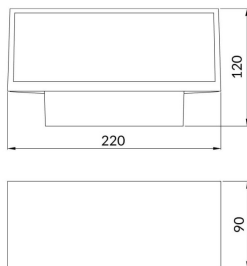

Brick

Lavov Wall fixture from the family Brick with a power of 2X9W and an optics 90+90 degrees . CCT 3000K. With a total lumen output of 1900 lm and a luminous efficiency of 105,5lm/W. ON-OFF driver. Made in die cast aluminum and finished in White color. IP65 degree of protection.

Item code	86.OW10.2301.01
Product type	Outdoor
Category	Wall Light
Family	Brick
Pictograms	

Scheme

Product

Real power (W)	15
Real luminous flux (Lm)	1275
Luminous efficiency (Lm/W)	85
Beam angle (°)	90+90
Life time (h)	50000h L70B10
IP	65
Colour	White
Control gear included	yes
Control gear	ON-OFF
Light source	LED
Type of LED	OSRAM2835
Colour temperature (K)	3000
IK	IK08