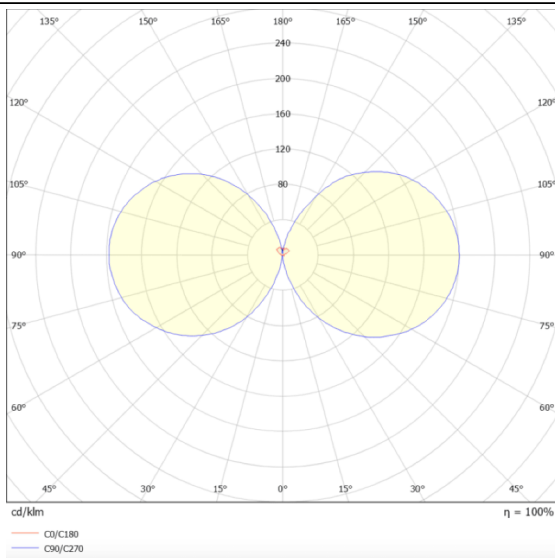

### Brick

Lavov Wall fixture from the family Brick with a power of 15W and an optics 100 degrees . CCT 3000K. With a total lumen output of 1275 lm and a luminous efficiency of 85lm/W. ON-OFF driver. Made in die cast aluminum and finished in White color. IP65 degree of protection.

### Scheme

### Photometry

Item code	86.OW10.2301.01
Product type	Indoor
Category	Wall Fixtures & Reading lights
Family	Brick
Pictograms	

Product	
Real power (W)	15
Real luminous flux (Lm)	1275
Luminous efficiency (Lm/W)	85
Beam angle (°)	100
Life time (h)	50000h L70B10
IP	65
Colour	White
Control gear included	yes
Control gear	ON-OFF
Light source	LED
Type of LED	OSRAM2835
Colour temperature (K)	3000
IK	IK08