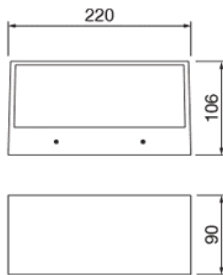

### Brick

Lavov Wall fixture from the family Brick with a power of 15W and an optics 100 degrees . CCT 3000K. With a total lumen output of 1275 lm and a luminous efficiency of 85lm/W. ON-OFF driver. Made in die cast aluminum and finished in White color. IP65 degree of protection.

### Photometry

Item code	86.OW10.2301.01
Product type	Indoor
Category	Wall Fixtures & Reading lights
Family	Brick
Pictograms	

Product	
Real power (W)	15
Real luminous flux (Lm)	1275
Luminous efficiency (Lm/W)	85
Beam angle (°)	100
Life time (h)	50000h L70B10
IP	65
Colour	White
Control gear included	yes
Control gear	ON-OFF
Light source	LED
Type of LED	OSRAM2835
Colour temperature (K)	3000
IK	IK08