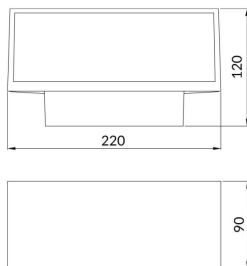

Brick

Lavov Wall fixture from the family Brick with a power of 2X9W and an optics 90+90 degrees . CCT 3000K. With a total lumen output of 1900 lm and a luminous efficiency of 105,5lm/W. ON-OFF driver. Made in die cast aluminum and finished in White color. IP65 degree of protection.

Pictograms

Scheme

Product

Real power (W)	15
-----------------------	-----------

Real luminous flux (Lm)	1275
--------------------------------	-------------

Luminous efficiency (Lm/W)	85
-----------------------------------	-----------