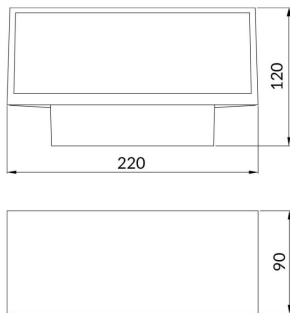

Brick

Lavov Wall fixture from the family Brick with a power of 15W and an optics 100 degrees . CCT 3000K. With a total lumen output of 1275 lm and a luminous efficiency of 85lm/W. ON-OFF driver. Made in die cast aluminum and finished in White color. IP65 degree of protection.

Item code 86.OW10.2301.01

Product type Outdoor

Category Wall Light

Family Brick

Pictograms

Scheme

Photometry

Product

Real power (W) 15

Real luminous flux (Lm) 1275

Luminous efficiency (Lm/W) 85

Beam angle (°) 100

Life time (h) 50000h L70B10

IP 65

Colour White

Control gear included yes

Control gear ON-OFF

Light source LED

Type of LED OSRAM2835

Colour temperature (K) 3000

IK IK08