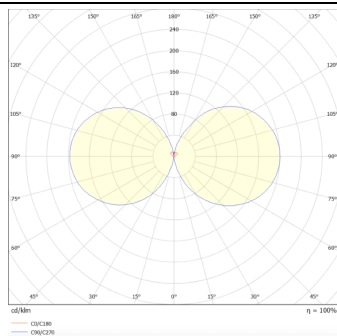

Photometry

Product

Real power (W) 15

Real luminous flux (Lm) 1275

Luminous efficiency (Lm/W) 85

Beam angle (°) 100

Life time (h) 50000h L70B10

IP 65

Colour White

Control gear included yes

Control gear ON-OFF

Light source LED

Type of LED OSRAM2835

Colour temperature (K) 3000

IK IK08