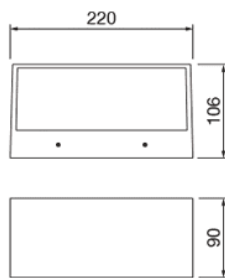

Brick

Lavov Wall fixture from the family Brick with a power of 15W and an optics 100 degrees . CCT 3000K. With a total lumen output of 1275 lm and a luminous efficiency of 85lm/W. ON-OFF driver. Made in die cast aluminum and finished in White color. IP65 degree of protection.

Item code	86.OW10.2301.01
Product type	Indoor
Category	Wall Fixtures & Reading lights
Family	Brick

Pictograms

Scheme

Product

Real power (W)	15
Real luminous flux (Lm)	1275
Luminous efficiency (Lm/W)	85
Beam angle (&ordm;)	100
Life time (h)	50000h L70B10
IP	65
Colour	White
Control gear included	yes
Control gear	ON-OFF
Light source	LED
Type of LED	OSRAM2835
Colour temperature (K)	3000
IK	IK08