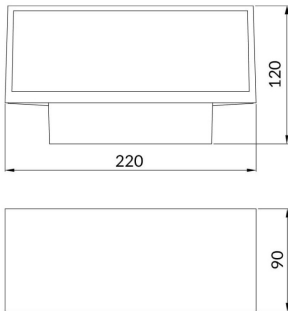

Brick

Lavov Wall fixture from the family Brick with a power of 15W and an optics 100 degrees . CCT 3000K. With a total lumen output of 1275 lm and a luminous efficiency of 85lm/W. ON-OFF driver. Made in die cast aluminum and finished in White color. IP65 degree of protection.

Item code	86.OW10.2301.01
Product type	Indoor
Category	Wall Fixtures & Reading lights
Family	Brick
Pictograms	

Scheme

Photometry

Product	
Real power (W)	15
Real luminous flux (Lm)	1275
Luminous efficiency (Lm/W)	85
Beam angle (°)	100
Life time (h)	50000h L70B10
IP	65
Colour	White
Control gear included	yes
Control gear	ON-OFF
Light source	LED
Type of LED	OSRAM2835
Colour temperature (K)	3000
IK	IK08