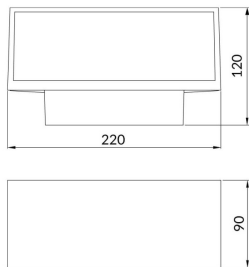

Brick

Lavov Wall fixture from the family Brick with a power of 2X9W and an optics 90+90 degrees . CCT 3000K. With a total lumen output of 1900 lm and a luminous efficiency of 105,5lm/W. ON-OFF driver. Made in die cast aluminum and finished in White color. IP65 degree of protection.

Item code	86.OW10.2301.01
Product type	Indoor
Category	Wall Fixtures & Reading lights
Family	Brick

Pictograms

Product

Real power (W)	15
Real luminous flux (Lm)	1275
Luminous efficiency (Lm/W)	85
Beam angle (°)	90+90
Life time (h)	50000h L70B10
IP	65
Colour	White
Control gear included	yes
Control gear	ON-OFF
Light source	LED
Type of LED	OSRAM2835
Colour temperature (K)	3000
IK	IK08

Scheme

Photometry