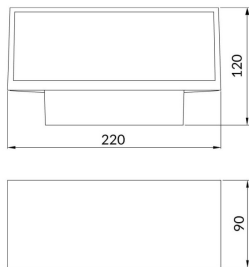

Brick

Lavov Wall fixture from the family Brick with a power of 2X9W and an optics 90+90 degrees . CCT 3000K. With a total lumen output of 1900 lm and a luminous efficiency of 105,5lm/W. ON-OFF driver. Made in die cast aluminum and finished in White color. IP65 degree of protection.

Item code	86.OW10.2301.01
Product type	Indoor
Category	Wall Fixtures & Reading lights
Family	Brick

Pictograms

Scheme

Product

Real power (W)	15
Real luminous flux (Lm)	1275
Luminous efficiency (Lm/W)	85
Beam angle (°)	90+90
Life time (h)	50000h L70B10
IP	65
Colour	White
Control gear included	yes
Control gear	ON-OFF
Light source	LED
Type of LED	OSRAM2835
Colour temperature (K)	3000
IK	IK08