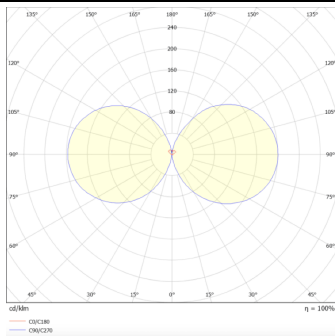

Brick

Lavov Wall fixture from the family Brick with a power of 15W and an optics 100 degrees . CCT 3000K. With a total lumen output of 1275 lm and a luminous efficiency of 85lm/W. ON-OFF driver. Made in die cast aluminum and finished in White color. IP65 degree of protection.

Item code	86.OW10.2301.01
Product type	Indoor
Category	Wall Fixtures & Reading lights
Family	Brick
Pictograms	

Scheme

Photometry

Product	
Real power (W)	15
Real luminous flux (Lm)	1275
Luminous efficiency (Lm/W)	85
Beam angle (°)	100
Life time (h)	50000h L70B10
IP	65
Colour	White
Control gear included	yes
Control gear	ON-OFF
Light source	LED
Type of LED	OSRAM2835
Colour temperature (K)	3000
IK	IK08