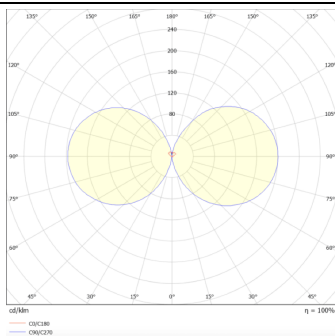

### Brick

Lavov Wall fixture from the family Brick with a power of 15W and an optics 100 degrees . CCT 3000K. With a total lumen output of 1275 lm and a luminous efficiency of 85lm/W. ON-OFF driver.

Made in die cast aluminum and finished in black color. IP65 degree of protection.

### Photometry