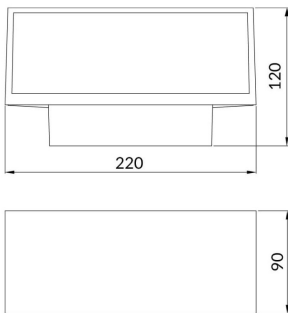

Brick

Lavov Wall fixture from the family Brick with a power of 15W and an optics 100 degrees . CCT 3000K. With a total lumen output of 1275 lm and a luminous efficiency of 85lm/W. ON-OFF driver.

Made in die cast aluminum and finished in black color. IP65 degree of protection.

Item code	86.OW10.2301.02

Product type	Outdoor

Category	Wall Light

Family	Brick

Pictograms

Scheme

Photometry

Product

Real power (W)	15

Real luminous flux (Lm)	1275

Luminous efficiency (Lm/W)	85

Beam angle (°)	100

Life time (h)	50000h L70B10

IP	65

Colour	black

Control gear included	yes

Control gear	ON-OFF

Light source	LED

Type of LED	OSRAM2835

Colour temperature (K)	3000

IK	IK08