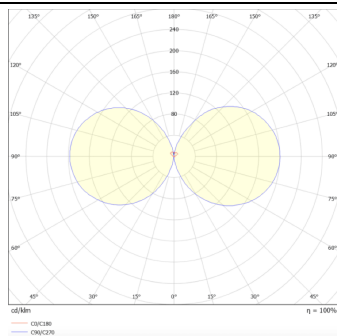

### Brick

Lavov Wall fixture from the family Brick with a power of 15W and an optics 100 degrees . CCT 3000K. With a total lumen output of 1275 lm and a luminous efficiency of 85lm/W. ON-OFF driver.

Made in die cast aluminum and finished in black color. IP65 degree of protection.

### Photometry

### Product

**Real power (W)** 15

**Real luminous flux (Lm)** 1275

**Luminous efficiency (Lm/W)** 85

**Beam angle (°)** 100

**Life time (h)** 50000h L70B10

**IP** 65

**Colour** black