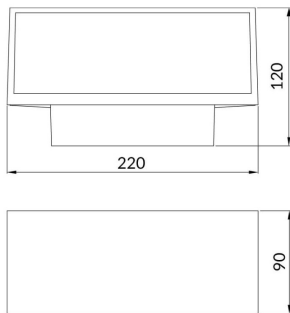

Brick

Lavov Wall fixture from the family Brick with a power of 15W and an optics 100 degrees . CCT 3000K. With a total lumen output of 1275 lm and a luminous efficiency of 85lm/W. ON-OFF driver.

Made in die cast aluminum and finished in black color. IP65 degree of protection.

Item code 86.OW10.2301.02

Product type Outdoor

Category Wall Light

Family Brick

Pictograms

Scheme

Photometry

Product

Real power (W) 15

Real luminous flux (Lm) 1275

Luminous efficiency (Lm/W) 85

Beam angle (°) 100

Life time (h) 50000h L70B10

IP 65

Colour black

Control gear included yes

Control gear ON-OFF

Light source LED

Type of LED OSRAM2835

Colour temperature (K) 3000

IK IK08