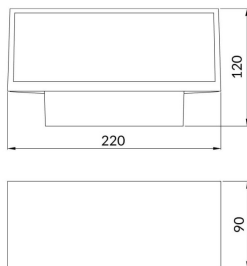

Brick

Lavov Wall fixture from the family Brick with a power of 2X9W and an optics 90+90 degrees . CCT 3000K. With a total lumen output of 1900 lm and a luminous efficiency of 105,5lm/W. ON-OFF driver. Made in die cast aluminum and finished in black color. IP65 degree of protection.

Item code	86.OW10.2301.02
Product type	Outdoor
Category	Wall Light
Family	Brick
Pictograms	

Scheme

Product

Real power (W)	15
Real luminous flux (Lm)	1275
Luminous efficiency (Lm/W)	85
Beam angle (°)	90+90
Life time (h)	50000h L70B10
IP	65
Colour	black
Control gear included	yes
Control gear	ON-OFF
Light source	LED
Type of LED	OSRAM2835
Colour temperature (K)	3000
IK	IK08