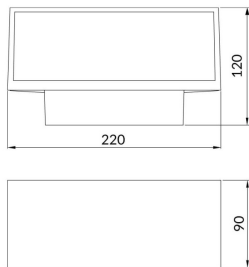

Brick

Lavov Wall fixture from the family Brick with a power of 2X9W and an optics 90+90 degrees . CCT 3000K. With a total lumen output of 1900 lm and a luminous efficiency of 105,5lm/W. ON-OFF driver. Made in die cast aluminum and finished in black color. IP65 degree of protection.

Item code	86.OW10.2301.02
Product type	Indoor
Category	Wall Fixtures & Reading lights
Family	Brick

Pictograms

Product

Real power (W)	15
Real luminous flux (Lm)	1275
Luminous efficiency (Lm/W)	85
Beam angle (°)	90+90
Life time (h)	50000h L70B10
IP	65
Colour	black
Control gear included	yes
Control gear	ON-OFF
Light source	LED
Type of LED	OSRAM2835
Colour temperature (K)	3000
IK	IK08

Scheme

Photometry