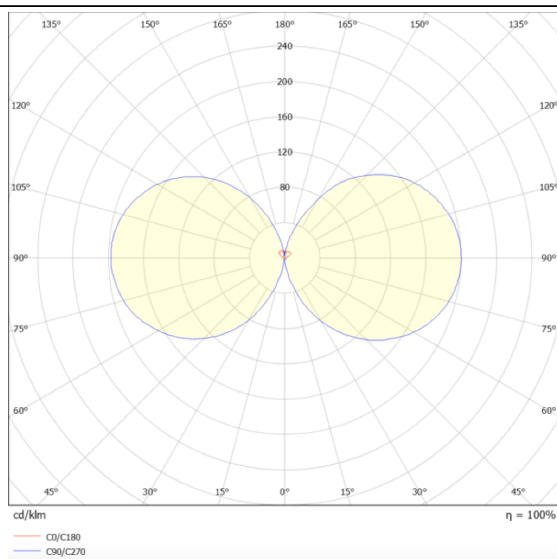

### Brick

Lavov Wall fixture from the family Brick with a power of 15W and an optics 100 degrees . CCT 3000K. With a total lumen output of 1275 lm and a luminous efficiency of 85lm/W. ON-OFF driver. Made in die cast aluminum and finished in black color. IP65 degree of protection.

### Scheme

### Photometry

Item code	86.OW10.2301.02
Product type	Indoor
Category	Wall Fixtures & Reading lights
Family	Brick
Pictograms	

Product	
Real power (W)	15
Real luminous flux (Lm)	1275
Luminous efficiency (Lm/W)	85
Beam angle (&ordm;)	100
Life time (h)	50000h L70B10
IP	65
Colour	black
Control gear included	yes
Control gear	ON-OFF
Light source	LED
Type of LED	OSRAM2835
Colour temperature (K)	3000
IK	IK08