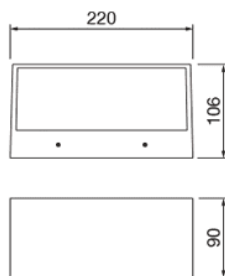

### Brick

Lavov Wall fixture from the family Brick with a power of 15W and an optics 100 degrees . CCT 3000K. With a total lumen output of 1275 lm and a luminous efficiency of 85lm/W. ON-OFF driver. Made in die cast aluminum and finished in black color. IP65 degree of protection.

### Photometry

Item code	86.OW10.2301.02
Product type	Indoor
Category	Wall Fixtures & Reading lights
Family	Brick
Pictograms	

Product	
Real power (W)	15
Real luminous flux (Lm)	1275
Luminous efficiency (Lm/W)	85
Beam angle (&ordm;)	100
Life time (h)	50000h L70B10
IP	65
Colour	black
Control gear included	yes
Control gear	ON-OFF
Light source	LED
Type of LED	OSRAM2835
Colour temperature (K)	3000
IK	IK08