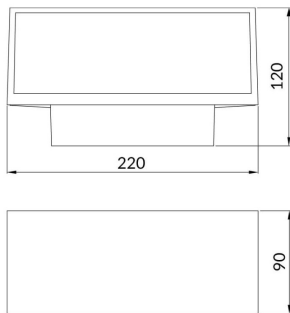

Brick

Lavov Wall fixture from the family Brick with a power of 15W and an optics 100 degrees . CCT 3000K. With a total lumen output of 1275 lm and a luminous efficiency of 85lm/W. ON-OFF driver. Made in die cast aluminum and finished in black color. IP65 degree of protection.

Item code	86.OW10.2301.02
Product type	Indoor
Category	Wall Fixtures & Reading lights
Family	Brick
Pictograms	

Scheme

Photometry

Product

Real power (W)	15
Real luminous flux (Lm)	1275
Luminous efficiency (Lm/W)	85
Beam angle (°)	100
Life time (h)	50000h L70B10
IP	65
Colour	black
Control gear included	yes
Control gear	ON-OFF
Light source	LED
Type of LED	OSRAM2835
Colour temperature (K)	3000
IK	IK08