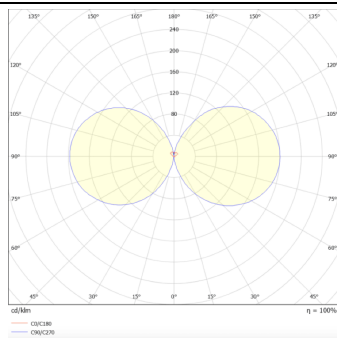

Brick

Lavov Wall fixture from the family Brick with a power of 15W and an optics 100 degrees . CCT 3000K. With a total lumen output of 1275 lm and a luminous efficiency of 85lm/W. ON-OFF driver. Made in die cast aluminum and finished in black color. IP65 degree of protection.

Item code	86.OW10.2301.02
Product type	Indoor
Category	Wall Fixtures & Reading lights
Family	Brick
Pictograms	

Scheme

Photometry

Product

Real power (W)	15
Real luminous flux (Lm)	1275
Luminous efficiency (Lm/W)	85
Beam angle (°)	100
Life time (h)	50000h L70B10
IP	65
Colour	black
Control gear included	yes
Control gear	ON-OFF
Light source	LED
Type of LED	OSRAM2835
Colour temperature (K)	3000
IK	IK08