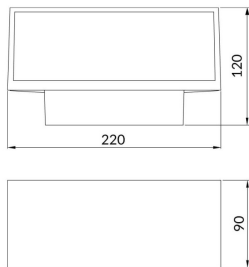

Brick

Lavov Wall fixture from the family Brick with a power of 2X9W and an optics 90+90 degrees . CCT 3000K. With a total lumen output of 1900 lm and a luminous efficiency of 105,5lm/W. ON-OFF driver. Made in die cast aluminum and finished in grey color. IP65 degree of protection.

Item code	86.OW10.2301.03
Product type	Indoor
Category	Wall Fixtures & Reading lights
Family	Brick

Pictograms

Product

Real power (W)	15
Real luminous flux (Lm)	1275
Luminous efficiency (Lm/W)	85
Beam angle (°)	90+90
Life time (h)	50000h L70B10
IP	65
Colour	grey
Control gear included	yes
Control gear	ON-OFF
Light source	LED
Type of LED	OSRAM2835
Colour temperature (K)	3000
IK	IK08

Scheme

Photometry