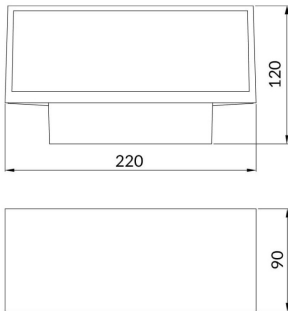

Brick

Lavov Wall fixture from the family Brick with a power of 15W and an optics 100 degrees . CCT 3000K. With a total lumen output of 1275 lm and a luminous efficiency of 85lm/W. ON-OFF driver.

Made in die cast aluminum and finished in grey color. IP65 degree of protection.

Item code	86.OW10.2301.03

Product type	Outdoor

Category	Wall Light

Family	Brick

Pictograms

Product

Real power (W)	15

Real luminous flux (Lm)	1275

Luminous efficiency (Lm/W)	85

Beam angle (°)	100

Life time (h)	50000h L70B10

IP	65

Colour	grey

Control gear included	yes

Control gear	ON-OFF

Light source	LED

Type of LED	OSRAM2835

Colour temperature (K)	3000

IK	IK08

Scheme

Photometry