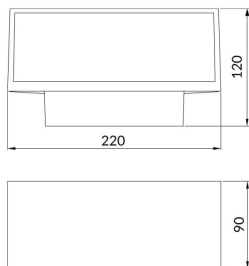

Brick

Lavov Wall fixture from the family Brick with a power of 2X9W and an optics 90+90 degrees . CCT 3000K. With a total lumen output of 1900 lm and a luminous efficiency of 105,5lm/W. ON-OFF driver. Made in die cast aluminum and finished in grey color. IP65 degree of protection.

Item code	86.OW10.2301.03
Product type	Outdoor
Category	Wall Light
Family	Brick
Pictograms	

Scheme

Product

Real power (W)	15
Real luminous flux (Lm)	1275
Luminous efficiency (Lm/W)	85
Beam angle (°)	90+90
Life time (h)	50000h L70B10
IP	65
Colour	grey
Control gear included	yes
Control gear	ON-OFF
Light source	LED
Type of LED	OSRAM2835
Colour temperature (K)	3000
IK	IK08