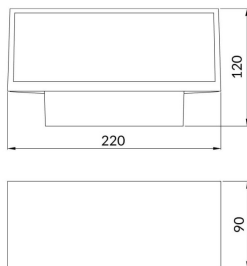

Brick

Lavov Wall fixture from the family Brick with a power of 2X9W and an optics 90+90 degrees . CCT 3000K. With a total lumen output of 1900 lm and a luminous efficiency of 105,5lm/W. ON-OFF driver. Made in die cast aluminum and finished in grey color. IP65 degree of protection.

Item code	86.OW10.2301.03
Product type	Outdoor
Category	Wall Light
Family	Brick
Pictograms	

Scheme

Product

Real power (W)	15
Real luminous flux (Lm)	1275
Luminous efficiency (Lm/W)	85
Beam angle (°)	90+90
Life time (h)	50000h L70B10
IP	65
Colour	grey
Control gear included	yes
Control gear	ON-OFF
Light source	LED
Type of LED	OSRAM2835
Colour temperature (K)	3000
IK	IK08