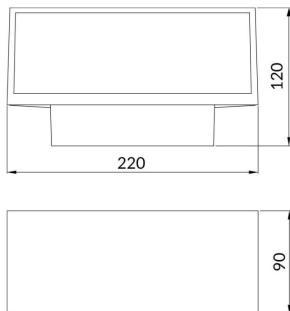

Brick

Lavov Wall fixture from the family Brick with a power of 15W and an optics 100 degrees . CCT 3000K. With a total lumen output of 1275 lm and a luminous efficiency of 85lm/W. ON-OFF driver. Made in die cast aluminum and finished in grey color. IP65 degree of protection.

Item code	86.OW10.2301.03

Product type	Outdoor

Category	Wall Light

Family	Brick

Pictograms

Product

Real power (W)	15

Real luminous flux (Lm)	1275

Luminous efficiency (Lm/W)	85

Beam angle (°)	100

Life time (h)	50000h L70B10

IP	65

Colour	grey

Control gear included	yes

Control gear	ON-OFF

Light source	LED

Type of LED	OSRAM2835

Colour temperature (K)	3000

IK	IK08

Scheme

Photometry