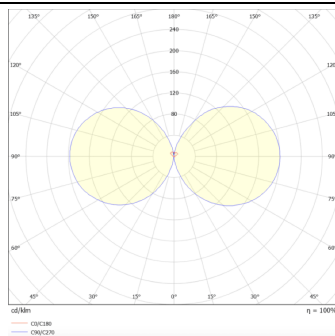

Brick

Lavov Wall fixture from the family Brick with a power of 15W and an optics 100 degrees . CCT 3000K. With a total lumen output of 1275 lm and a luminous efficiency of 85lm/W. ON-OFF driver. Made in die cast aluminum and finished in grey color. IP65 degree of protection.

Item code	86.OW10.2301.03
Product type	Indoor
Category	Wall Fixtures & Reading lights
Family	Brick
Pictograms	

Scheme

Photometry

Product

Real power (W)	15
Real luminous flux (Lm)	1275
Luminous efficiency (Lm/W)	85
Beam angle (°)	100
Life time (h)	50000h L70B10
IP	65
Colour	grey
Control gear included	yes
Control gear	ON-OFF
Light source	LED
Type of LED	OSRAM2835
Colour temperature (K)	3000
IK	IK08