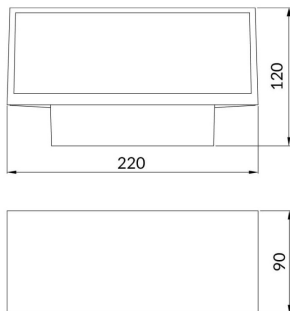

Brick

Lavov Wall fixture from the family Brick with a power of 15W and an optics 100 degrees . CCT 3000K. With a total lumen output of 1275 lm and a luminous efficiency of 85lm/W. ON-OFF driver. Made in die cast aluminum and finished in grey color. IP65 degree of protection.

Item code	86.OW10.2301.03
Product type	Indoor
Category	Wall Fixtures & Reading lights
Family	Brick
Pictograms	

Scheme

Photometry

Product

Real power (W)	15
Real luminous flux (Lm)	1275
Luminous efficiency (Lm/W)	85
Beam angle (°)	100
Life time (h)	50000h L70B10
IP	65
Colour	grey
Control gear included	yes
Control gear	ON-OFF
Light source	LED
Type of LED	OSRAM2835
Colour temperature (K)	3000
IK	IK08